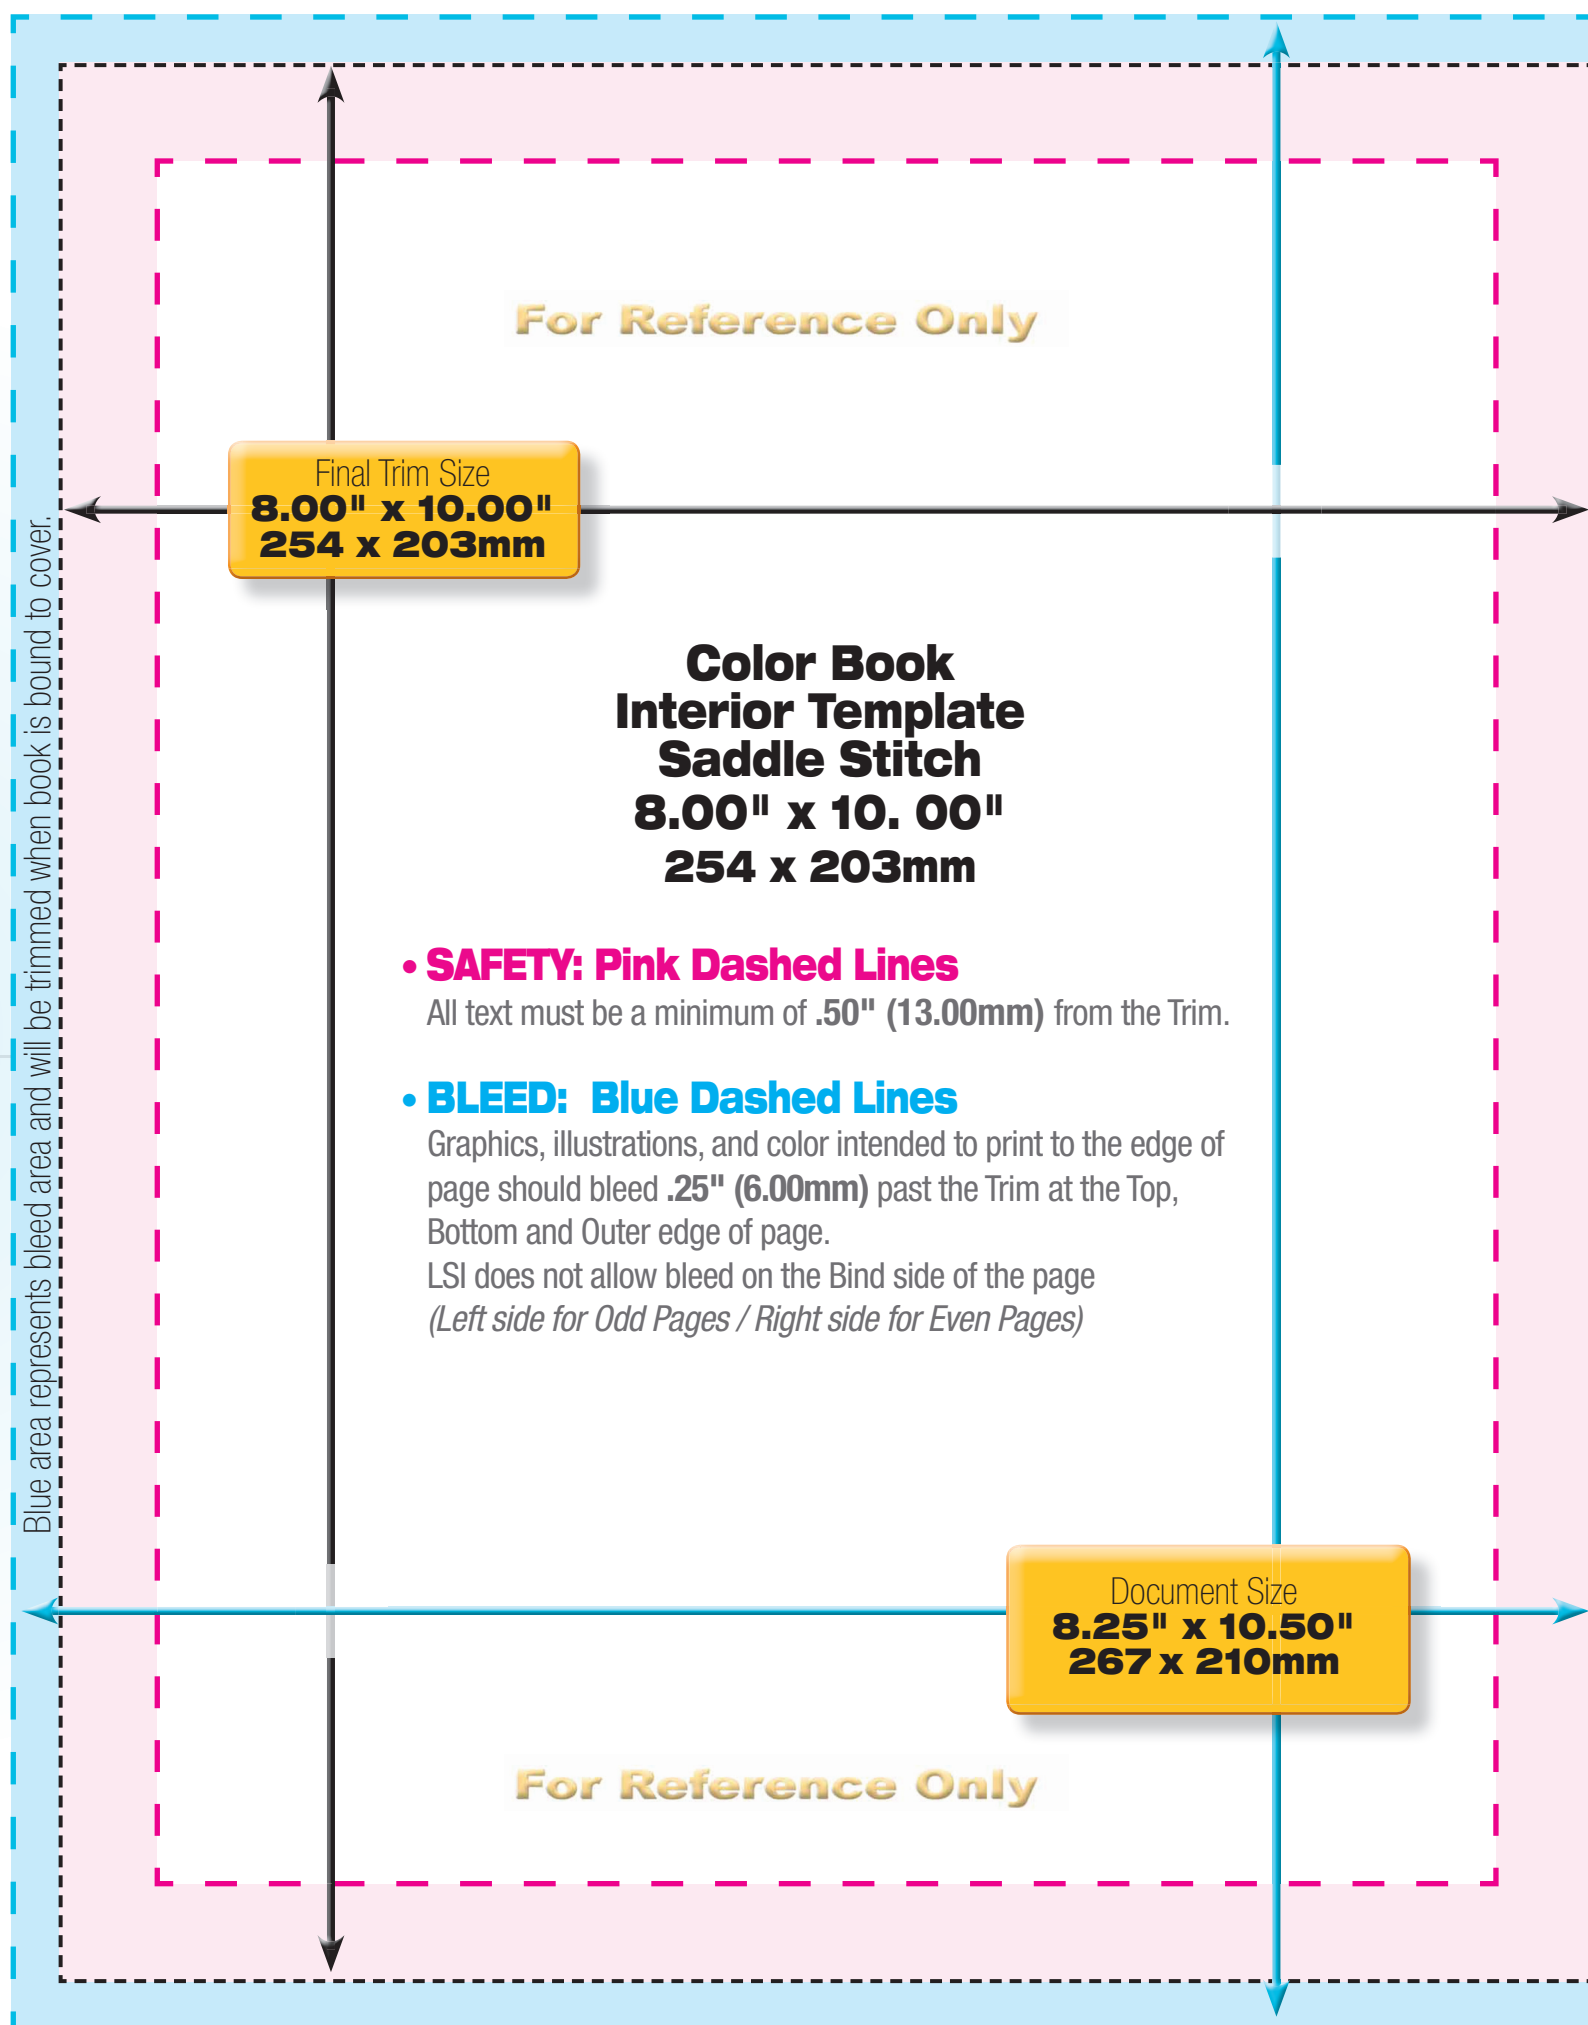

**Saddle Stitch
Color Book
Interior Template**

**Saddle Stitch
8.00" x 10.00"
254 x 203mm**

Even Pages (left-hand page)

Odd Pages (right-hand page)

For Reference Only