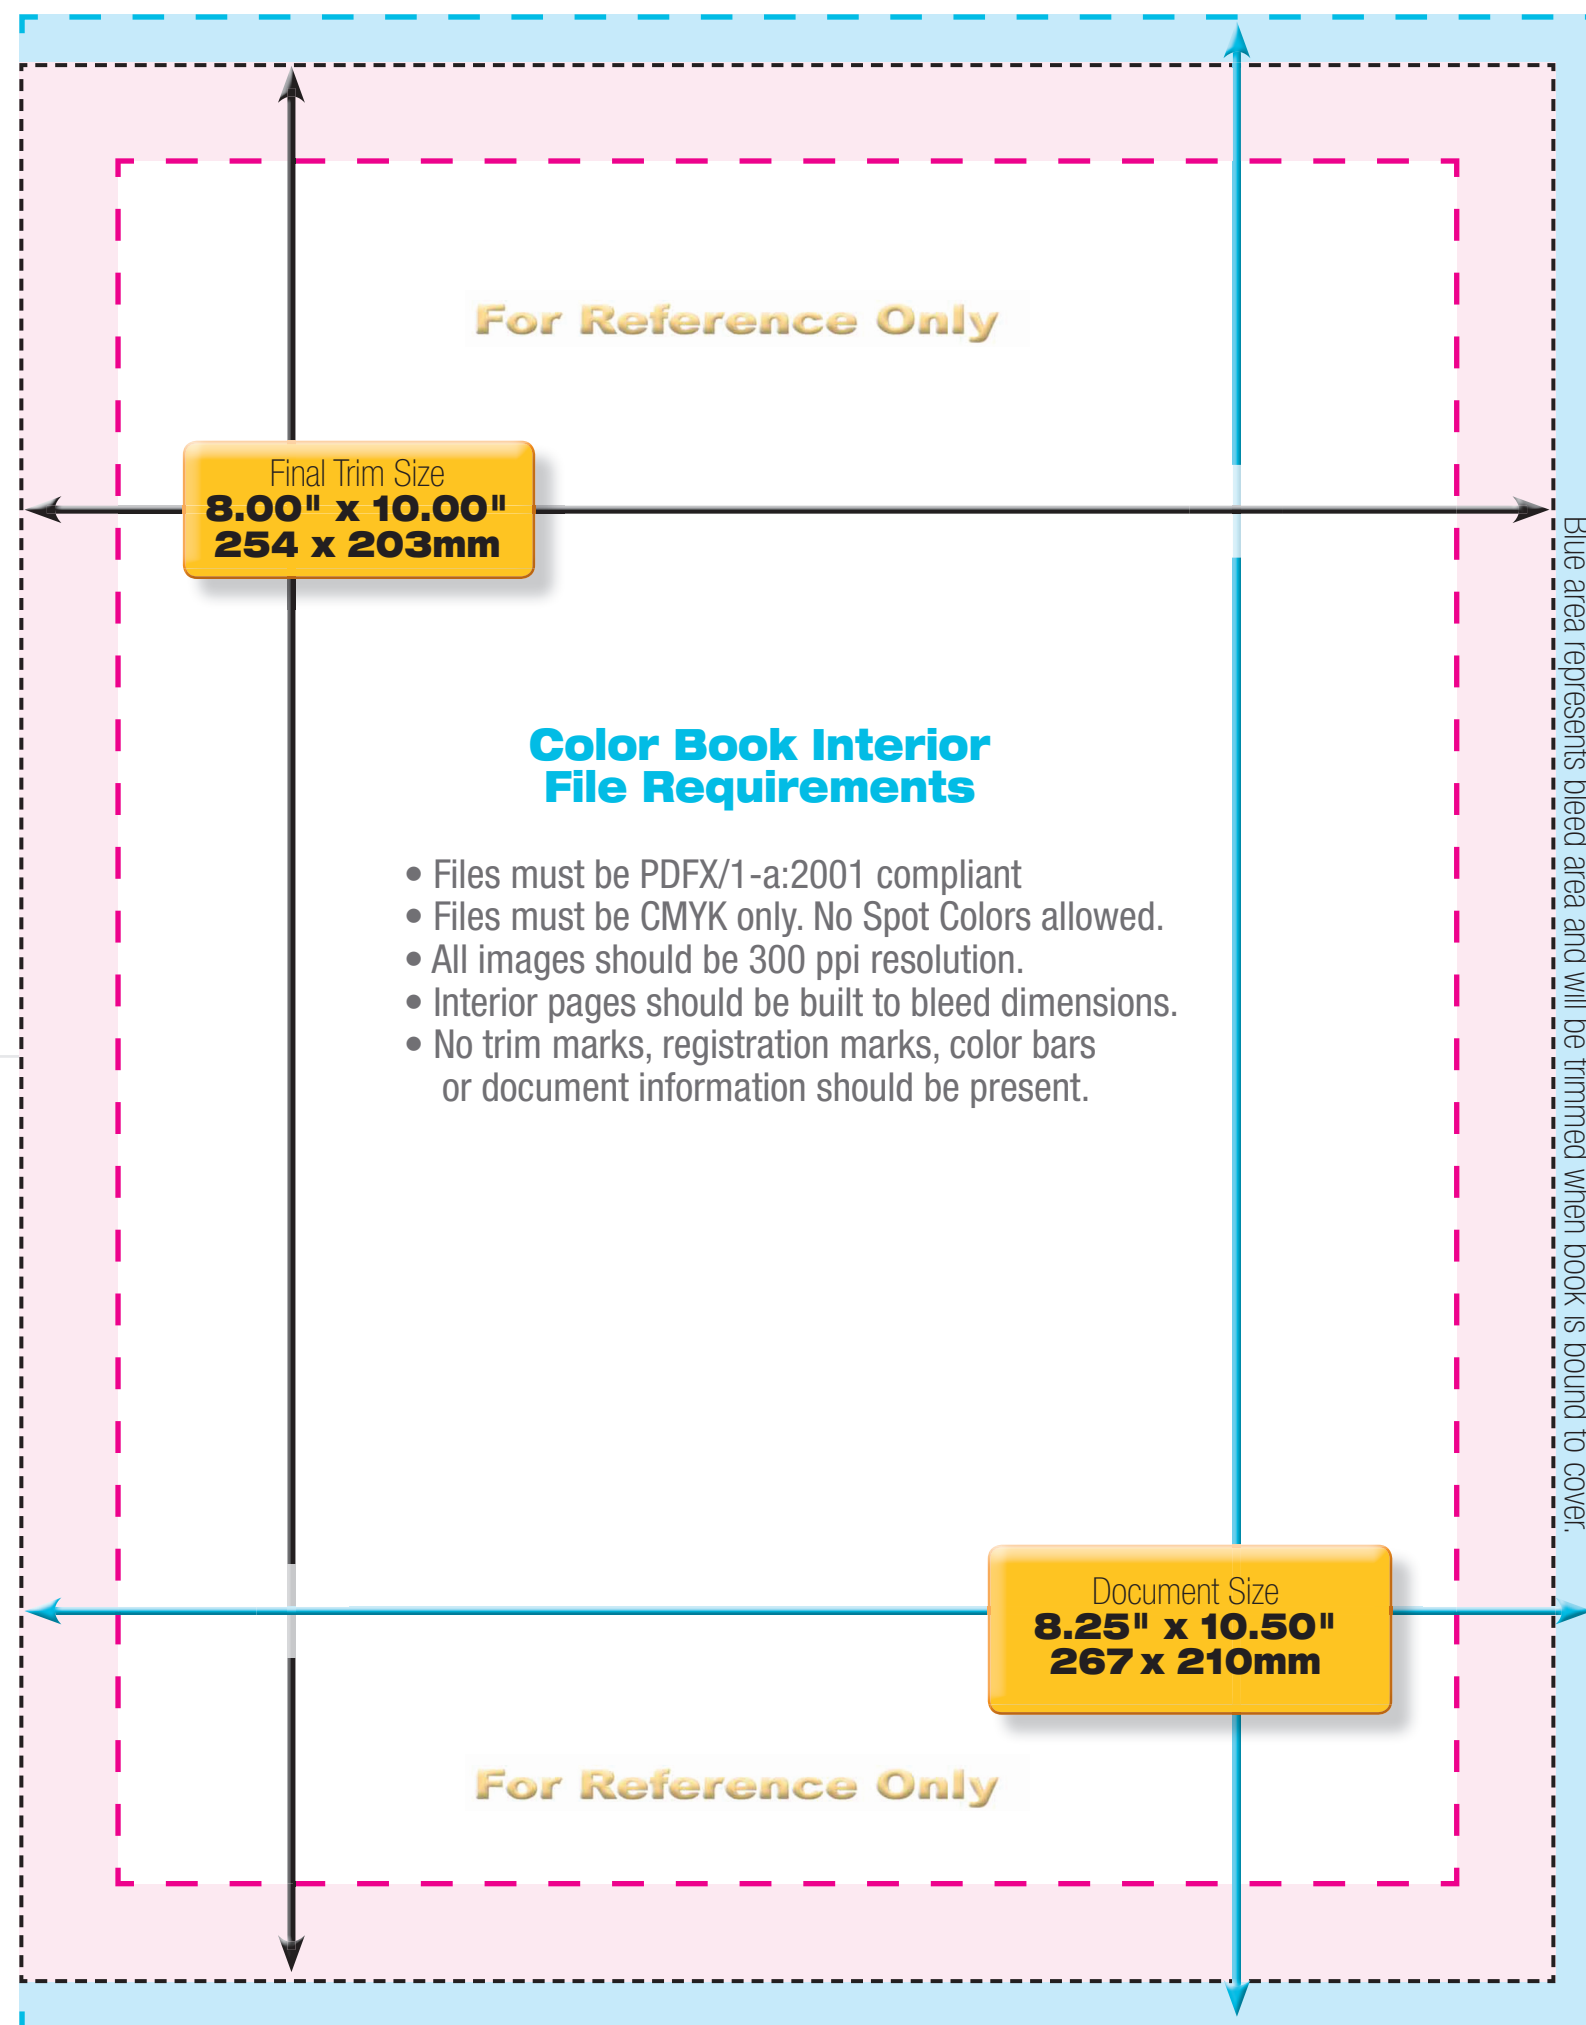

**Saddle Stitch
Color Book
Interior Template**

**Saddle Stitch
8.00" x 10.00"
254 x 203mm**

Even Pages (left-hand page)

Odd Pages (right-hand page)

For Reference Only