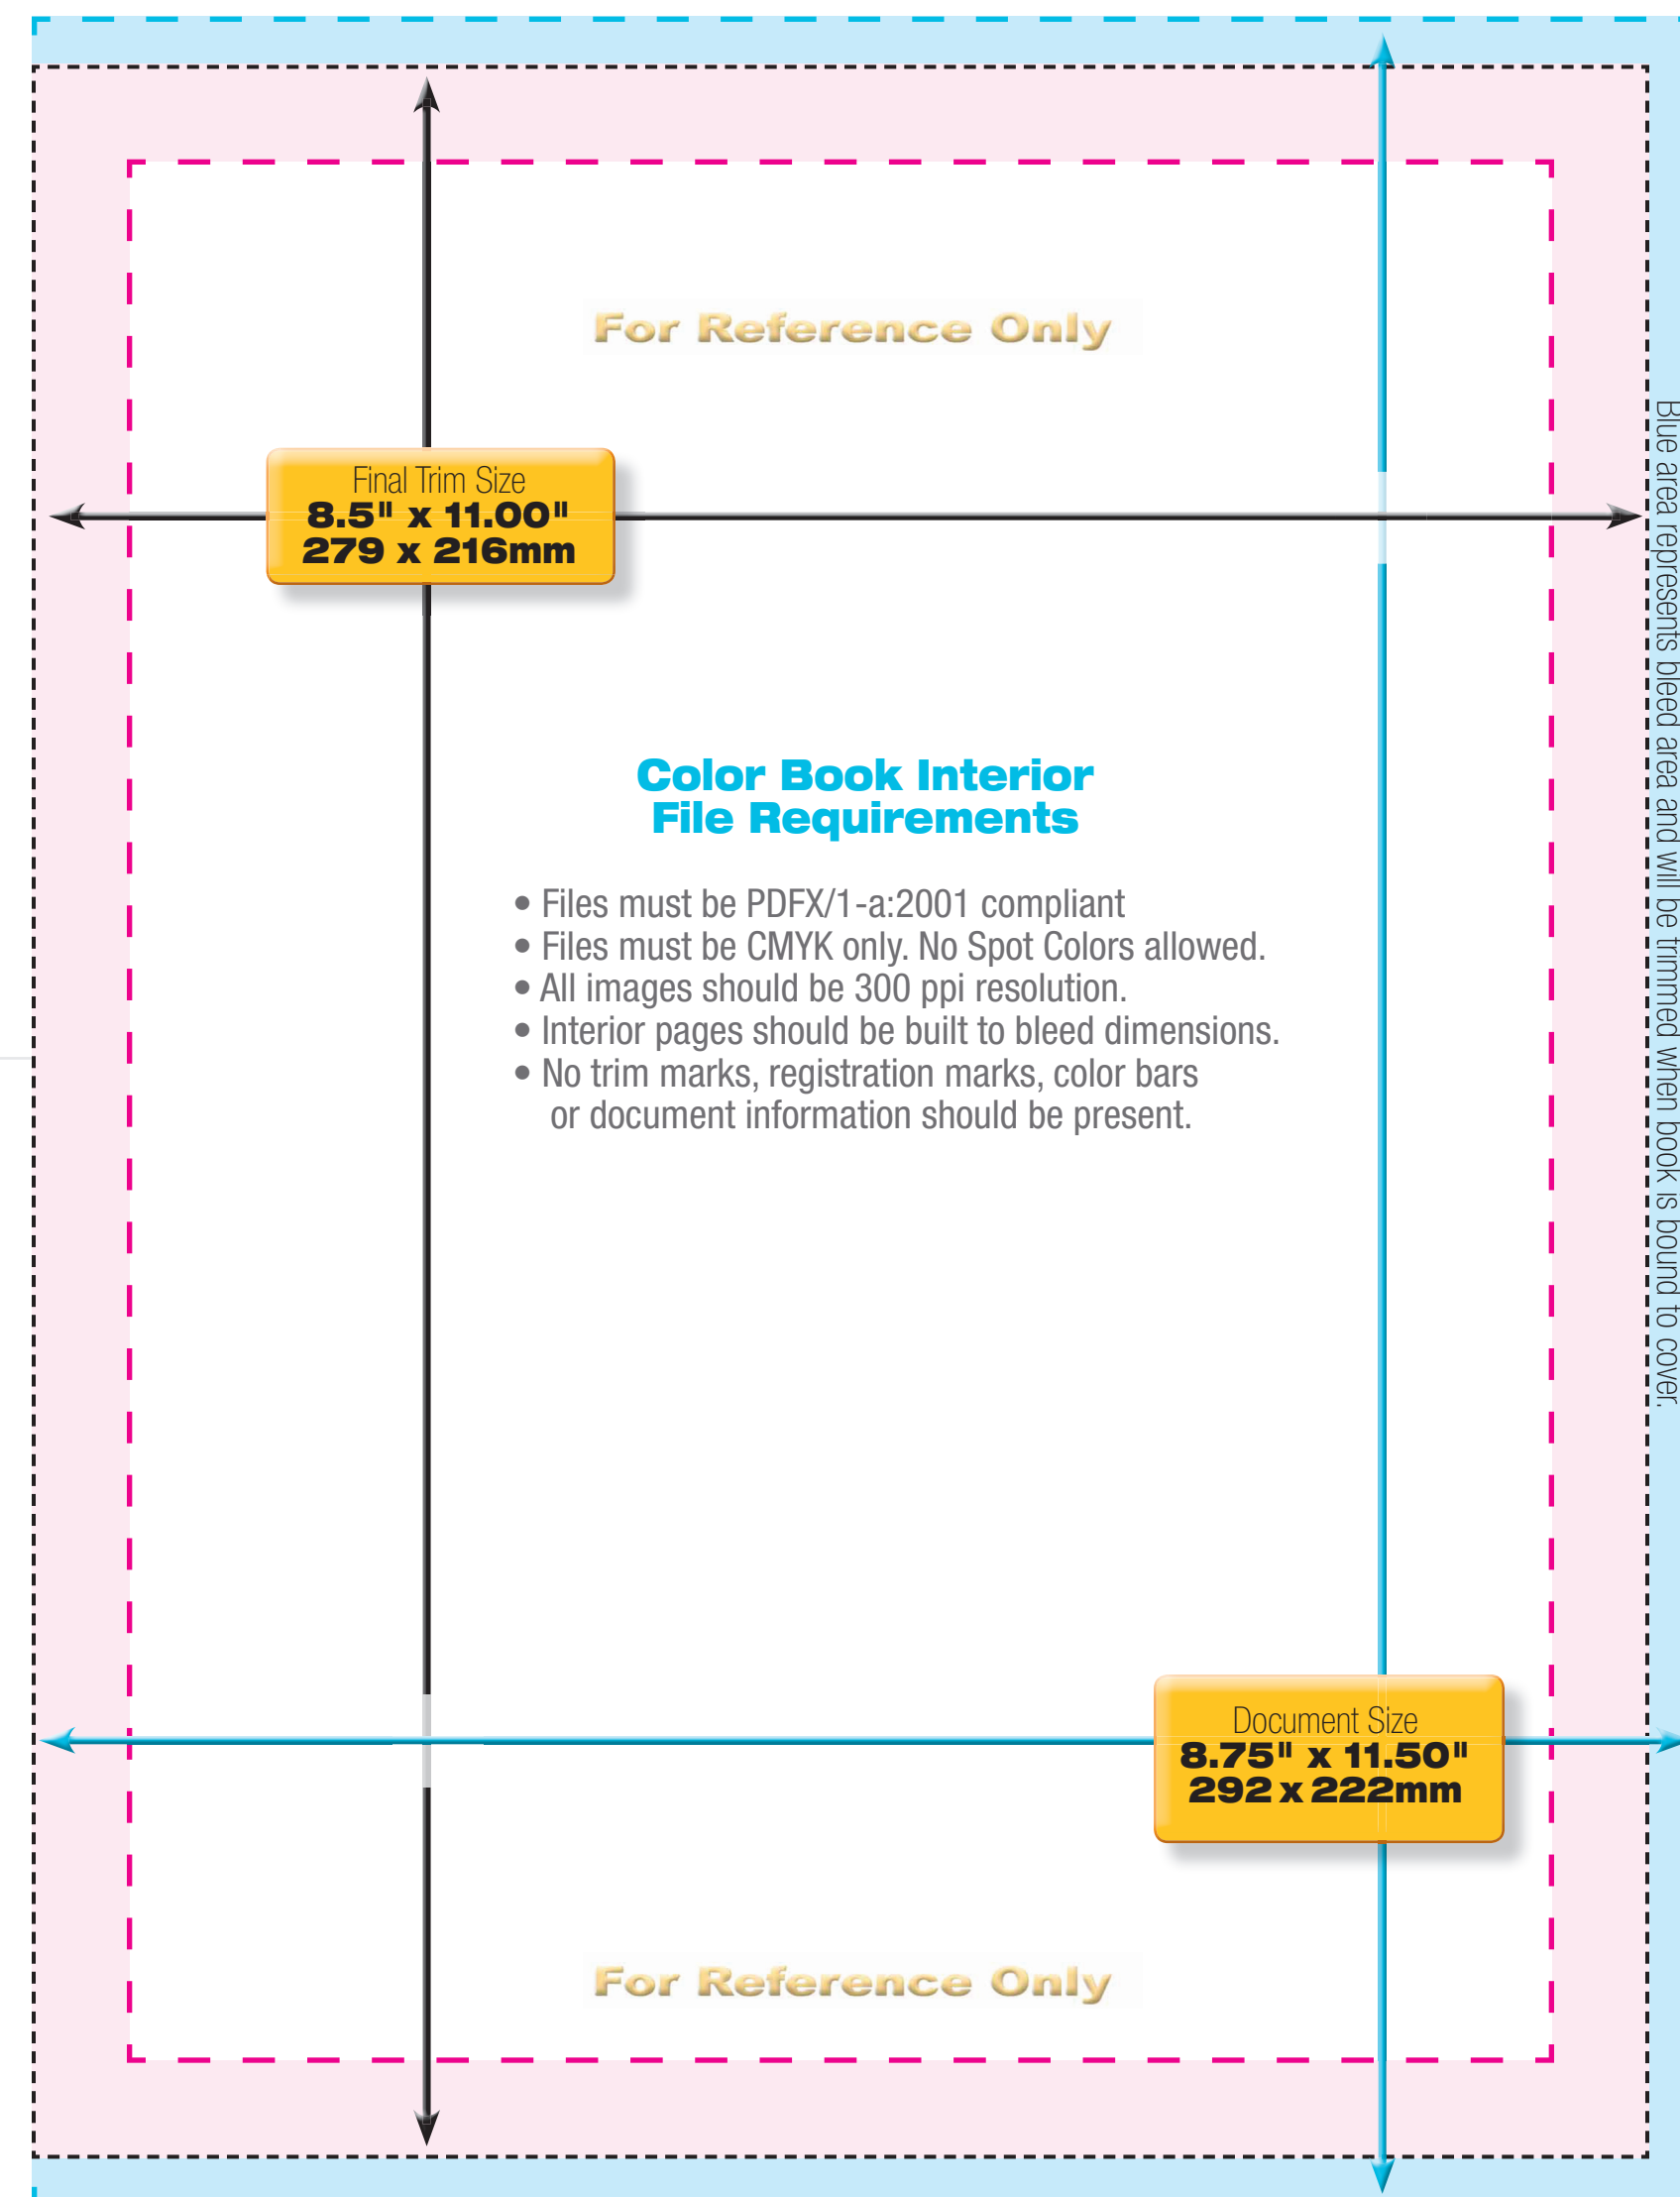

**Saddle Stitch
Color Book
Interior Template**

**Saddle Stitch
8.50" x 11.00"
279 x 216mm**

Even Pages (left-hand page)

Odd Pages (right-hand page)

For Reference Only