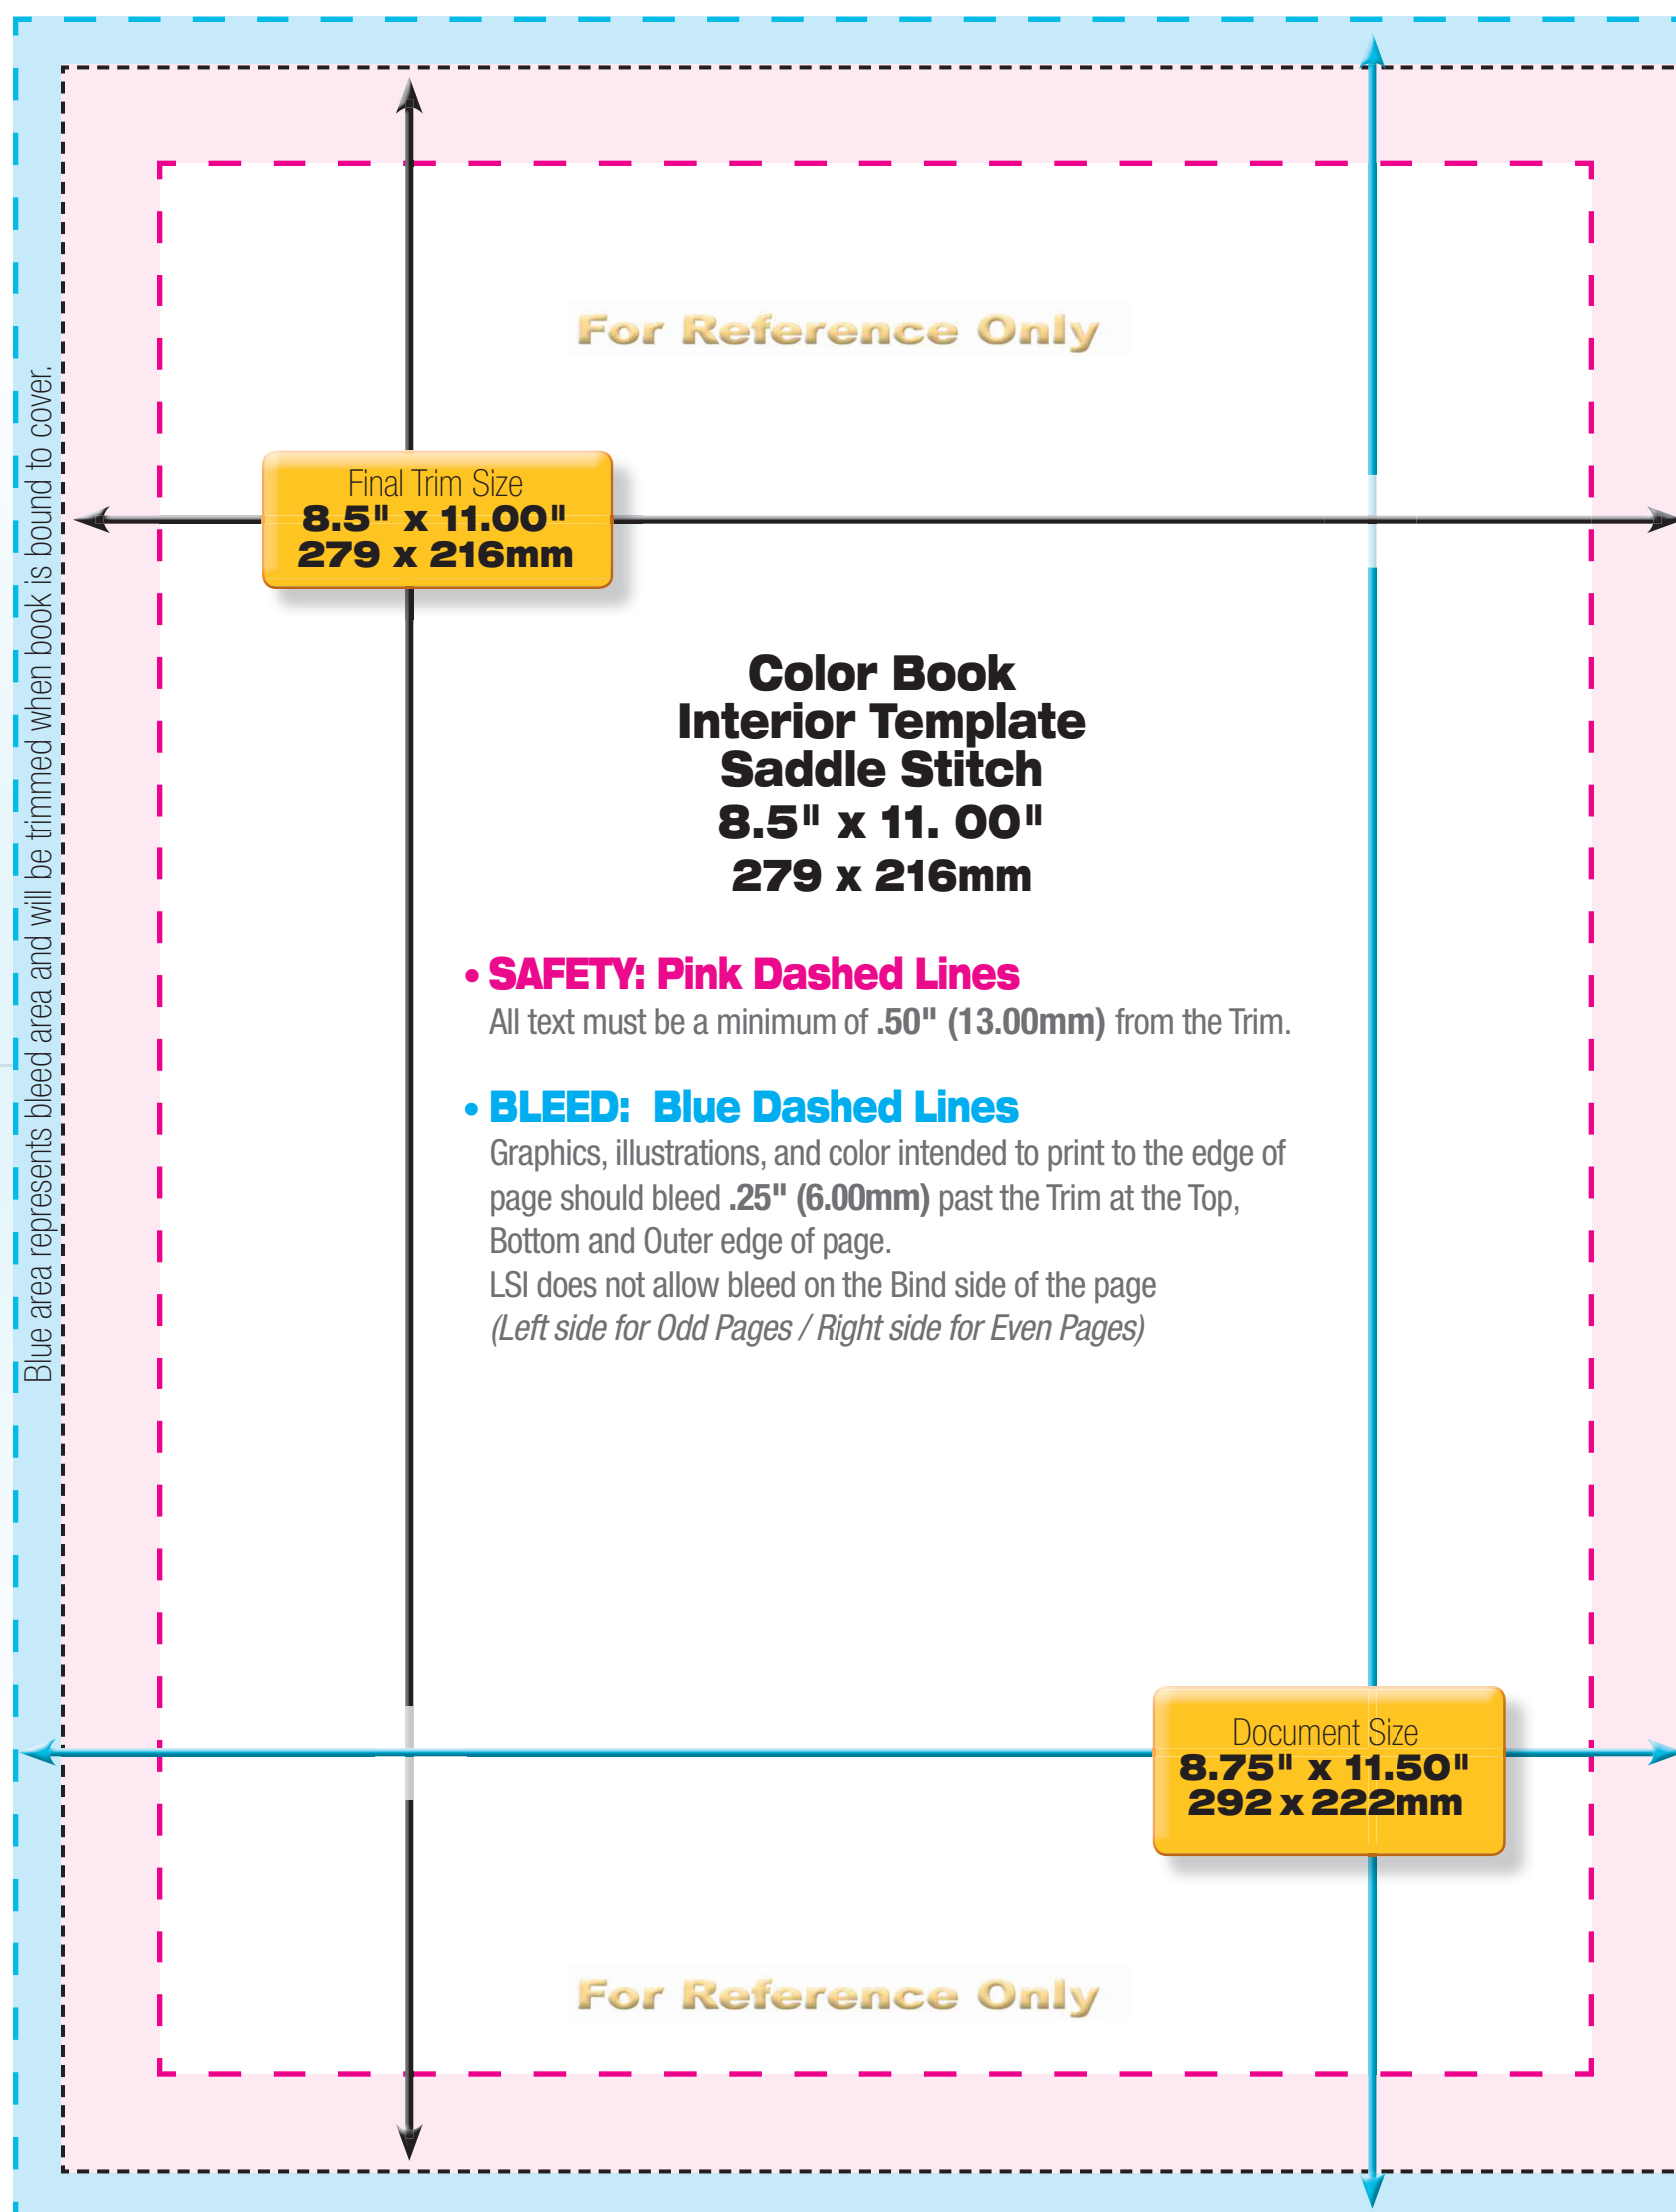

**Saddle Stitch
Color Book
Interior Template**

**Saddle Stitch
8.50" x 11.00"
279 x 216mm**

Even Pages (left-hand page)

Odd Pages (right-hand page)

For Reference Only