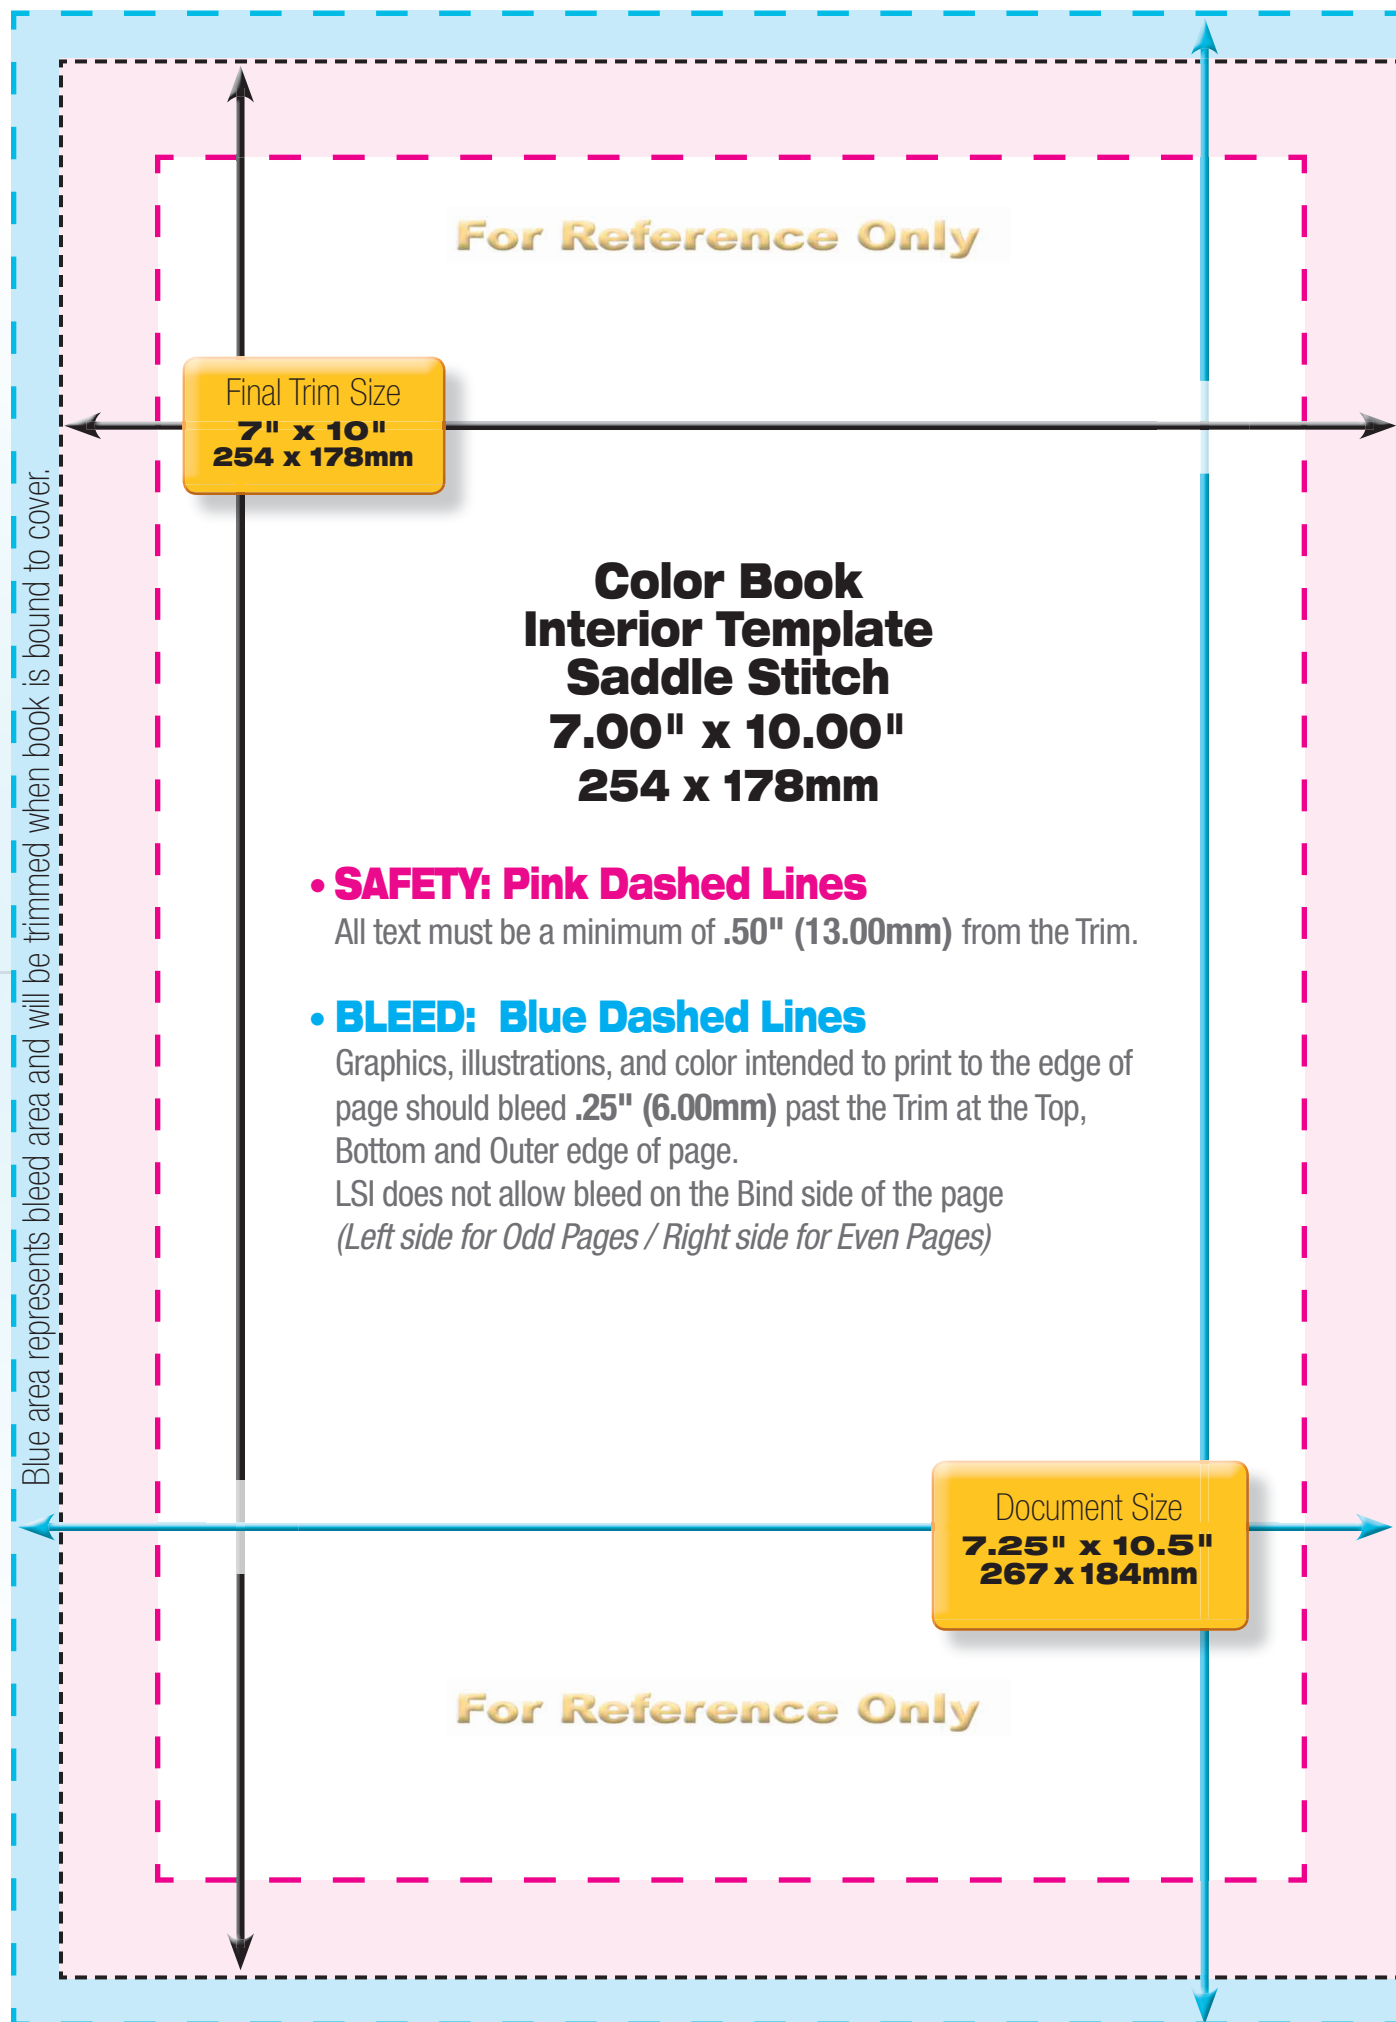

Saddle Stitch Color Book Interior Template

Saddle Stitch
7.00" x 10.00"
254 x 178mm

Even Pages (left-hand page)

Odd Pages (right-hand page)

For Reference Only