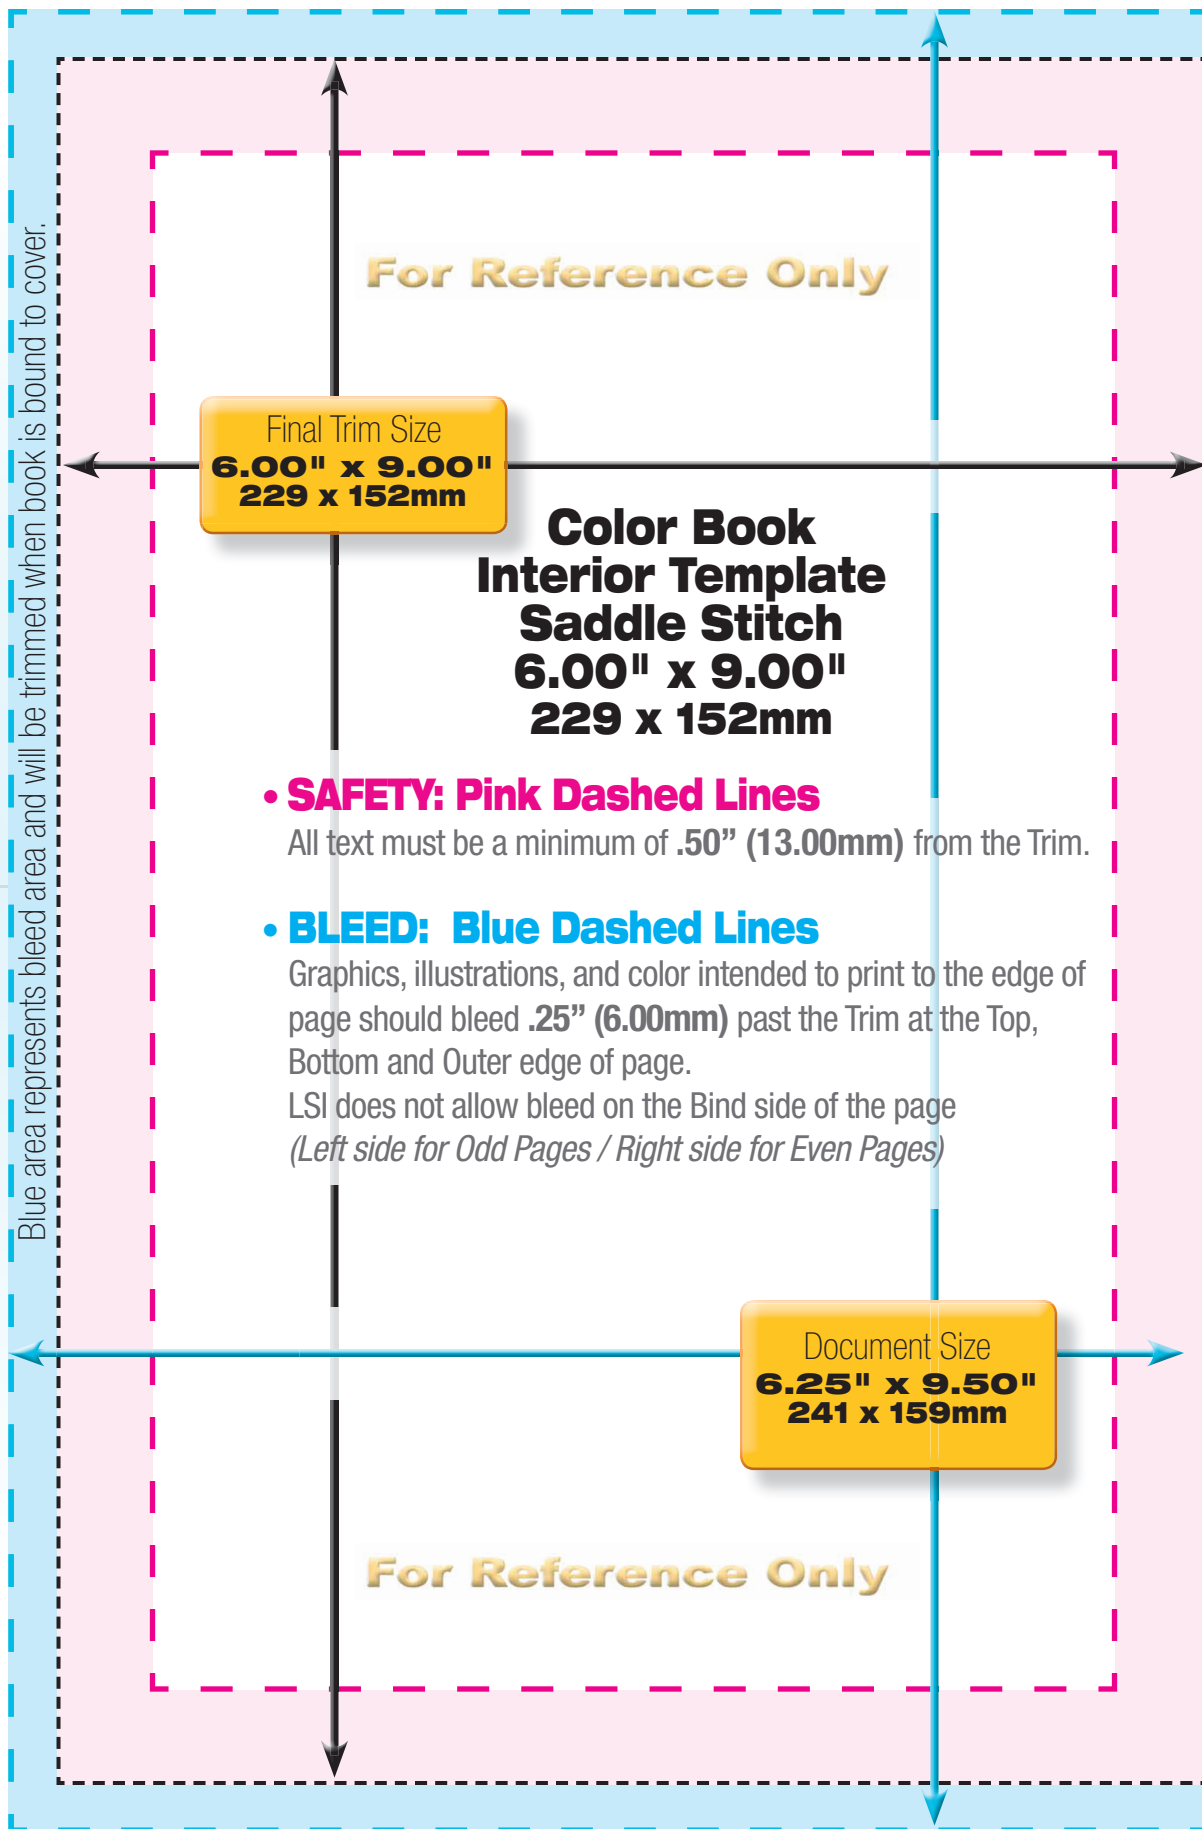

Saddle Stitch Color Book Interior Template

Saddle Stitch
6.00" x 9.00"
229 x 152mm

Even Pages (left-hand page)

Odd Pages (right-hand page)

For Reference Only