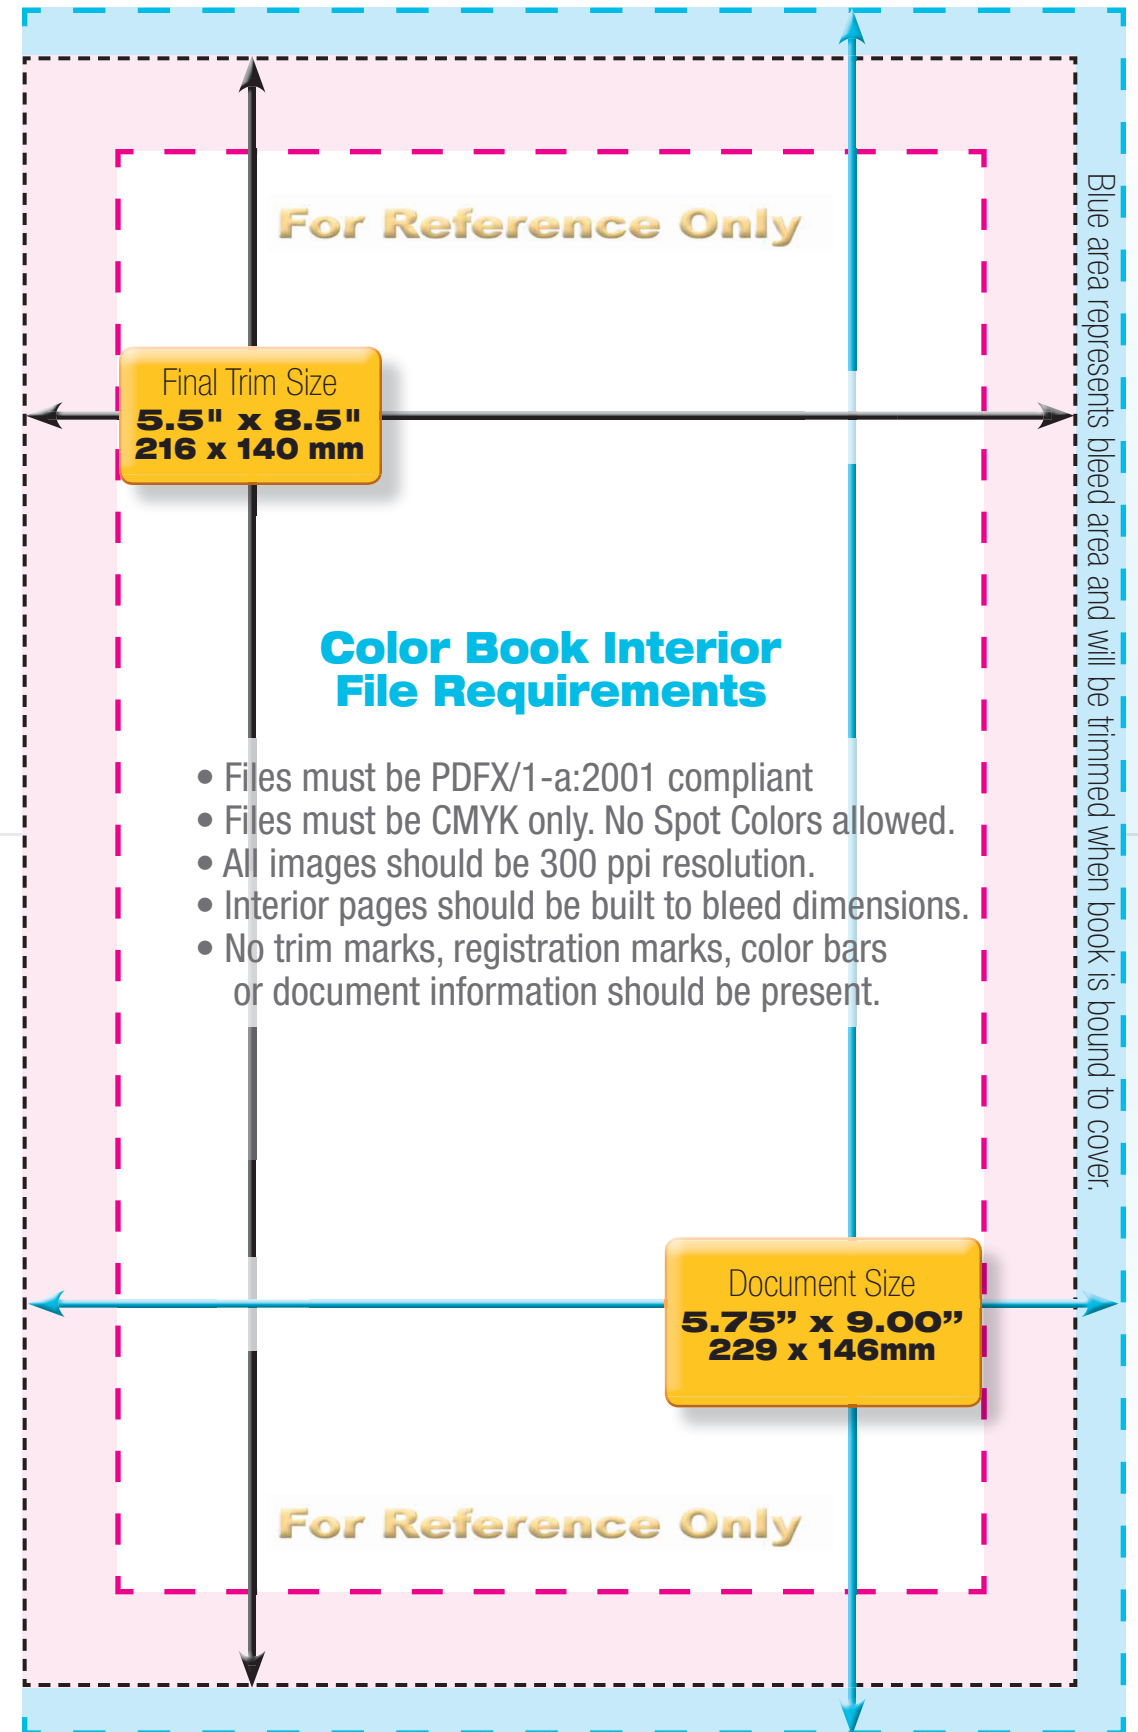

**Saddle Stitch
Color Book
Interior Template**

**Saddle Stitch
5.5" x 8.5"
216 x 140 mm**

Even Pages (left-hand page)

Odd Pages (right-hand page)

For Reference Only