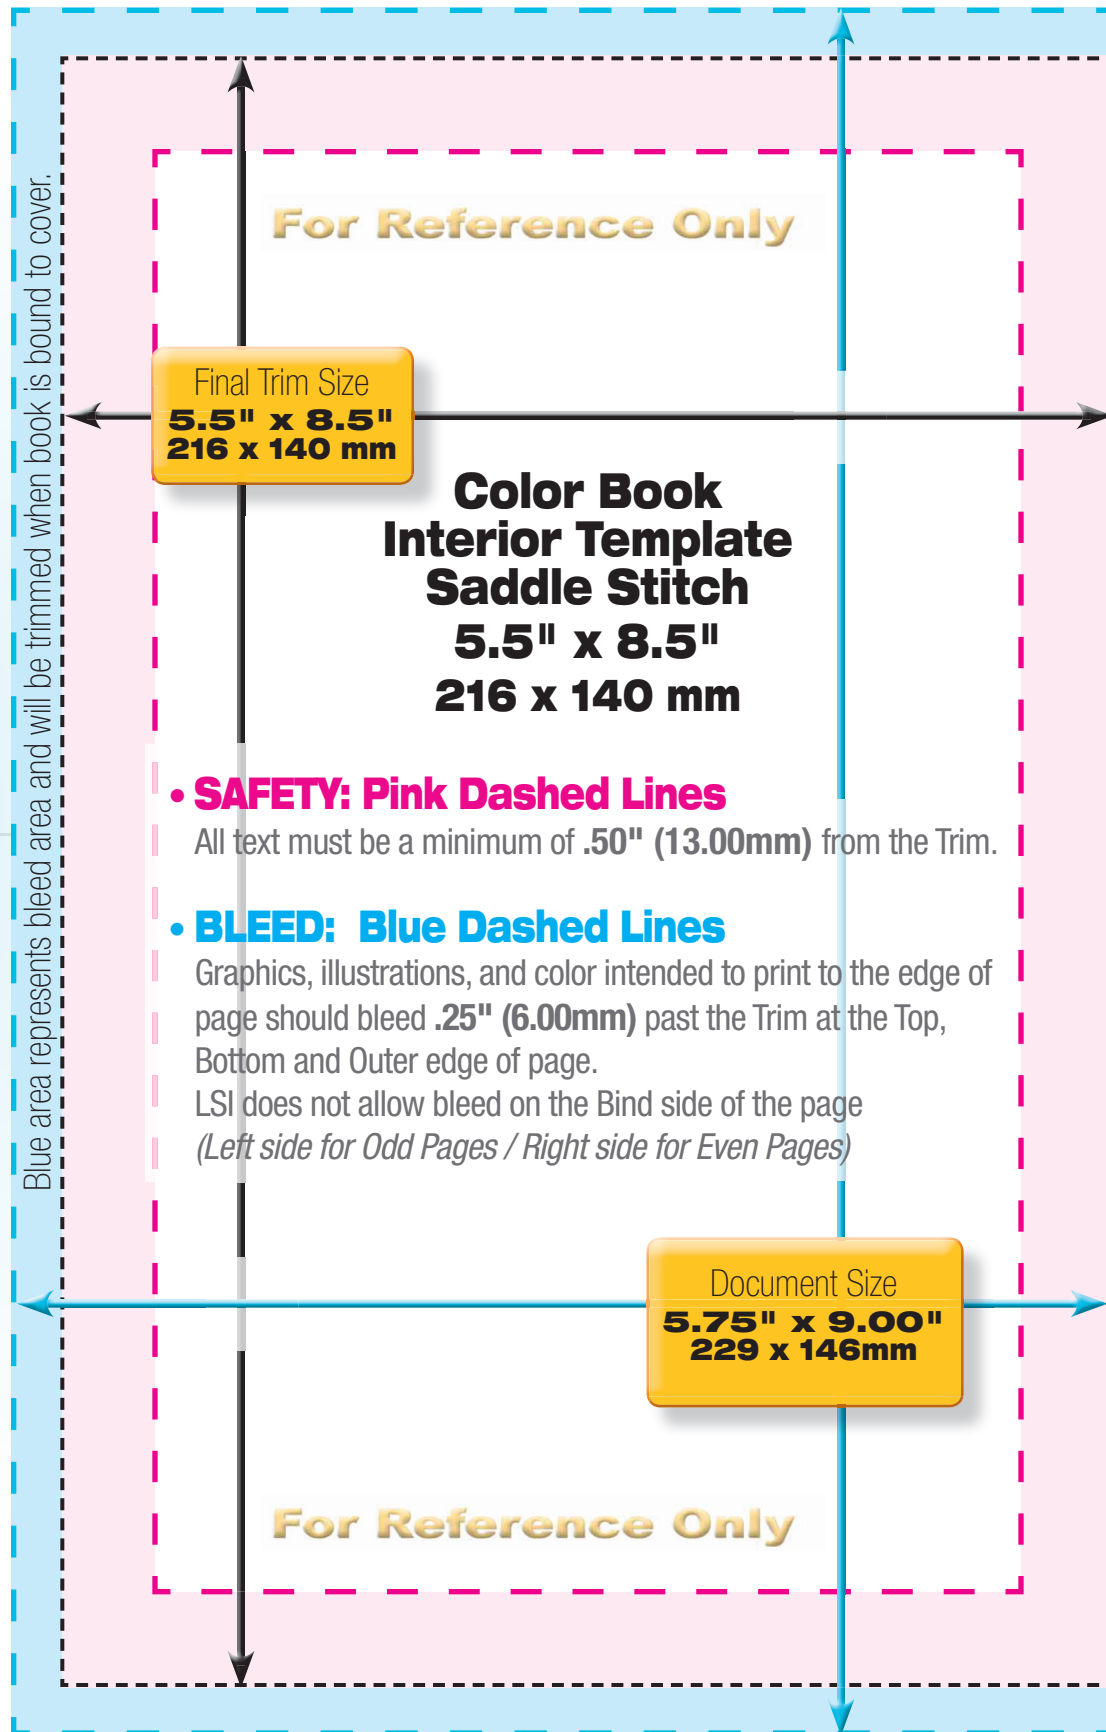

**Saddle Stitch
Color Book
Interior Template**

**Saddle Stitch
5.5" x 8.5"
216 x 140 mm**

Even Pages (left-hand page)

Odd Pages (right-hand page)

For Reference Only