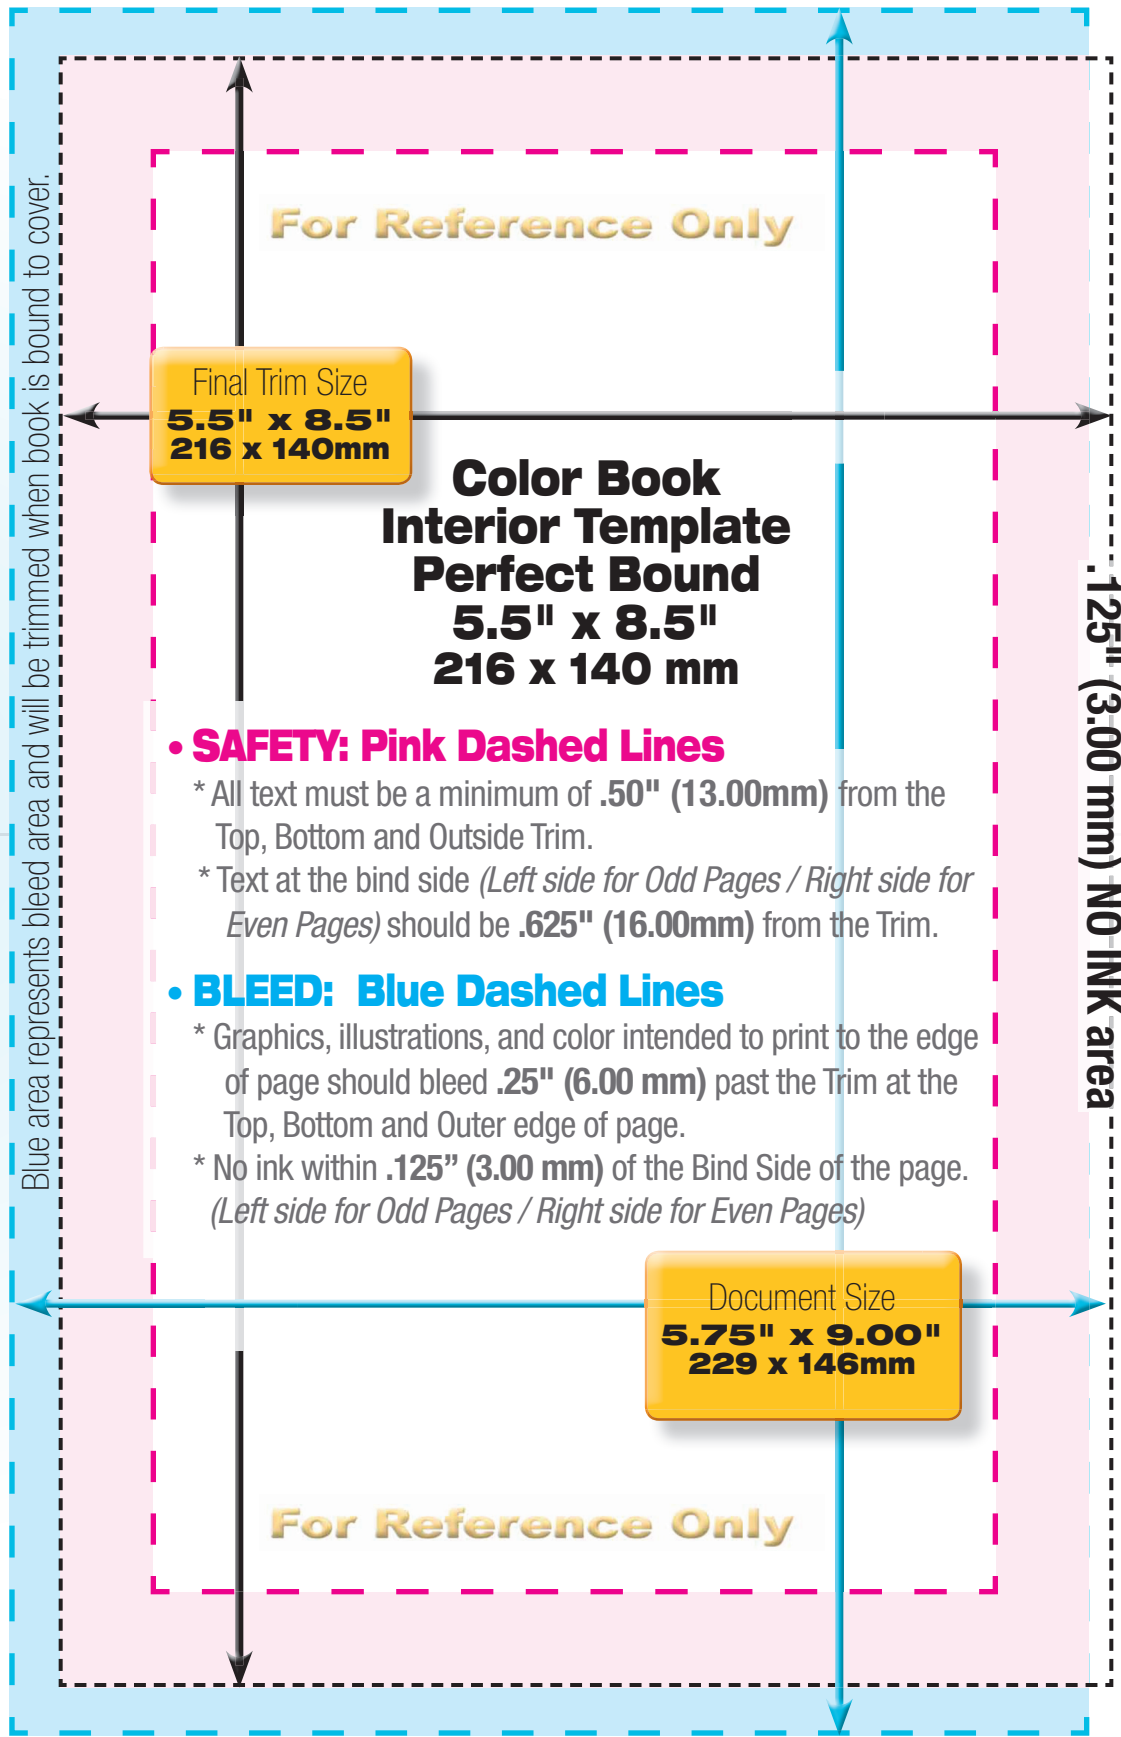

Perfect Bound Color Book Interior Template

Perfect Bound
5.5" x 8.5"
216 x 140 mm

Even Pages (left-hand page)

Odd Pages (right-hand page)

For Reference Only