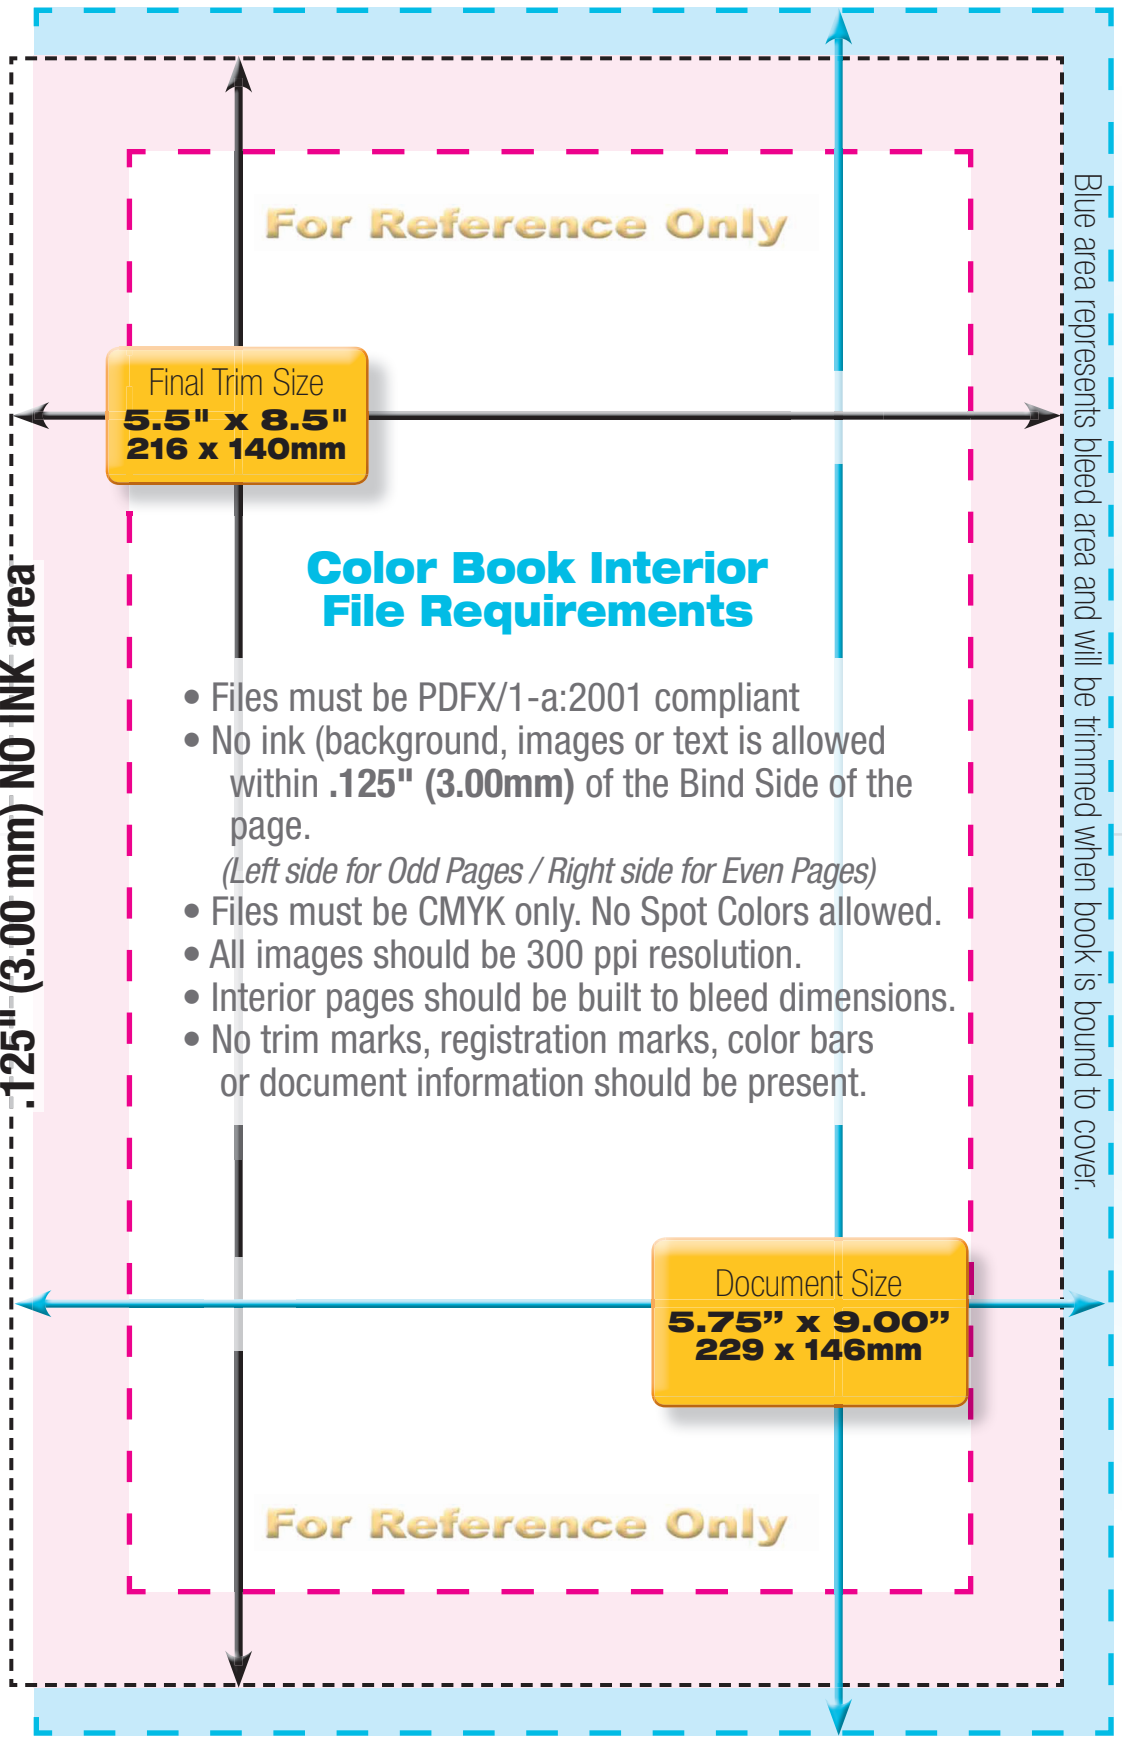

Perfect Bound Color Book Interior Template

Perfect Bound
5.5" x 8.5"
216 x 140 mm

Even Pages (left-hand page)

Odd Pages (right-hand page)

For Reference Only