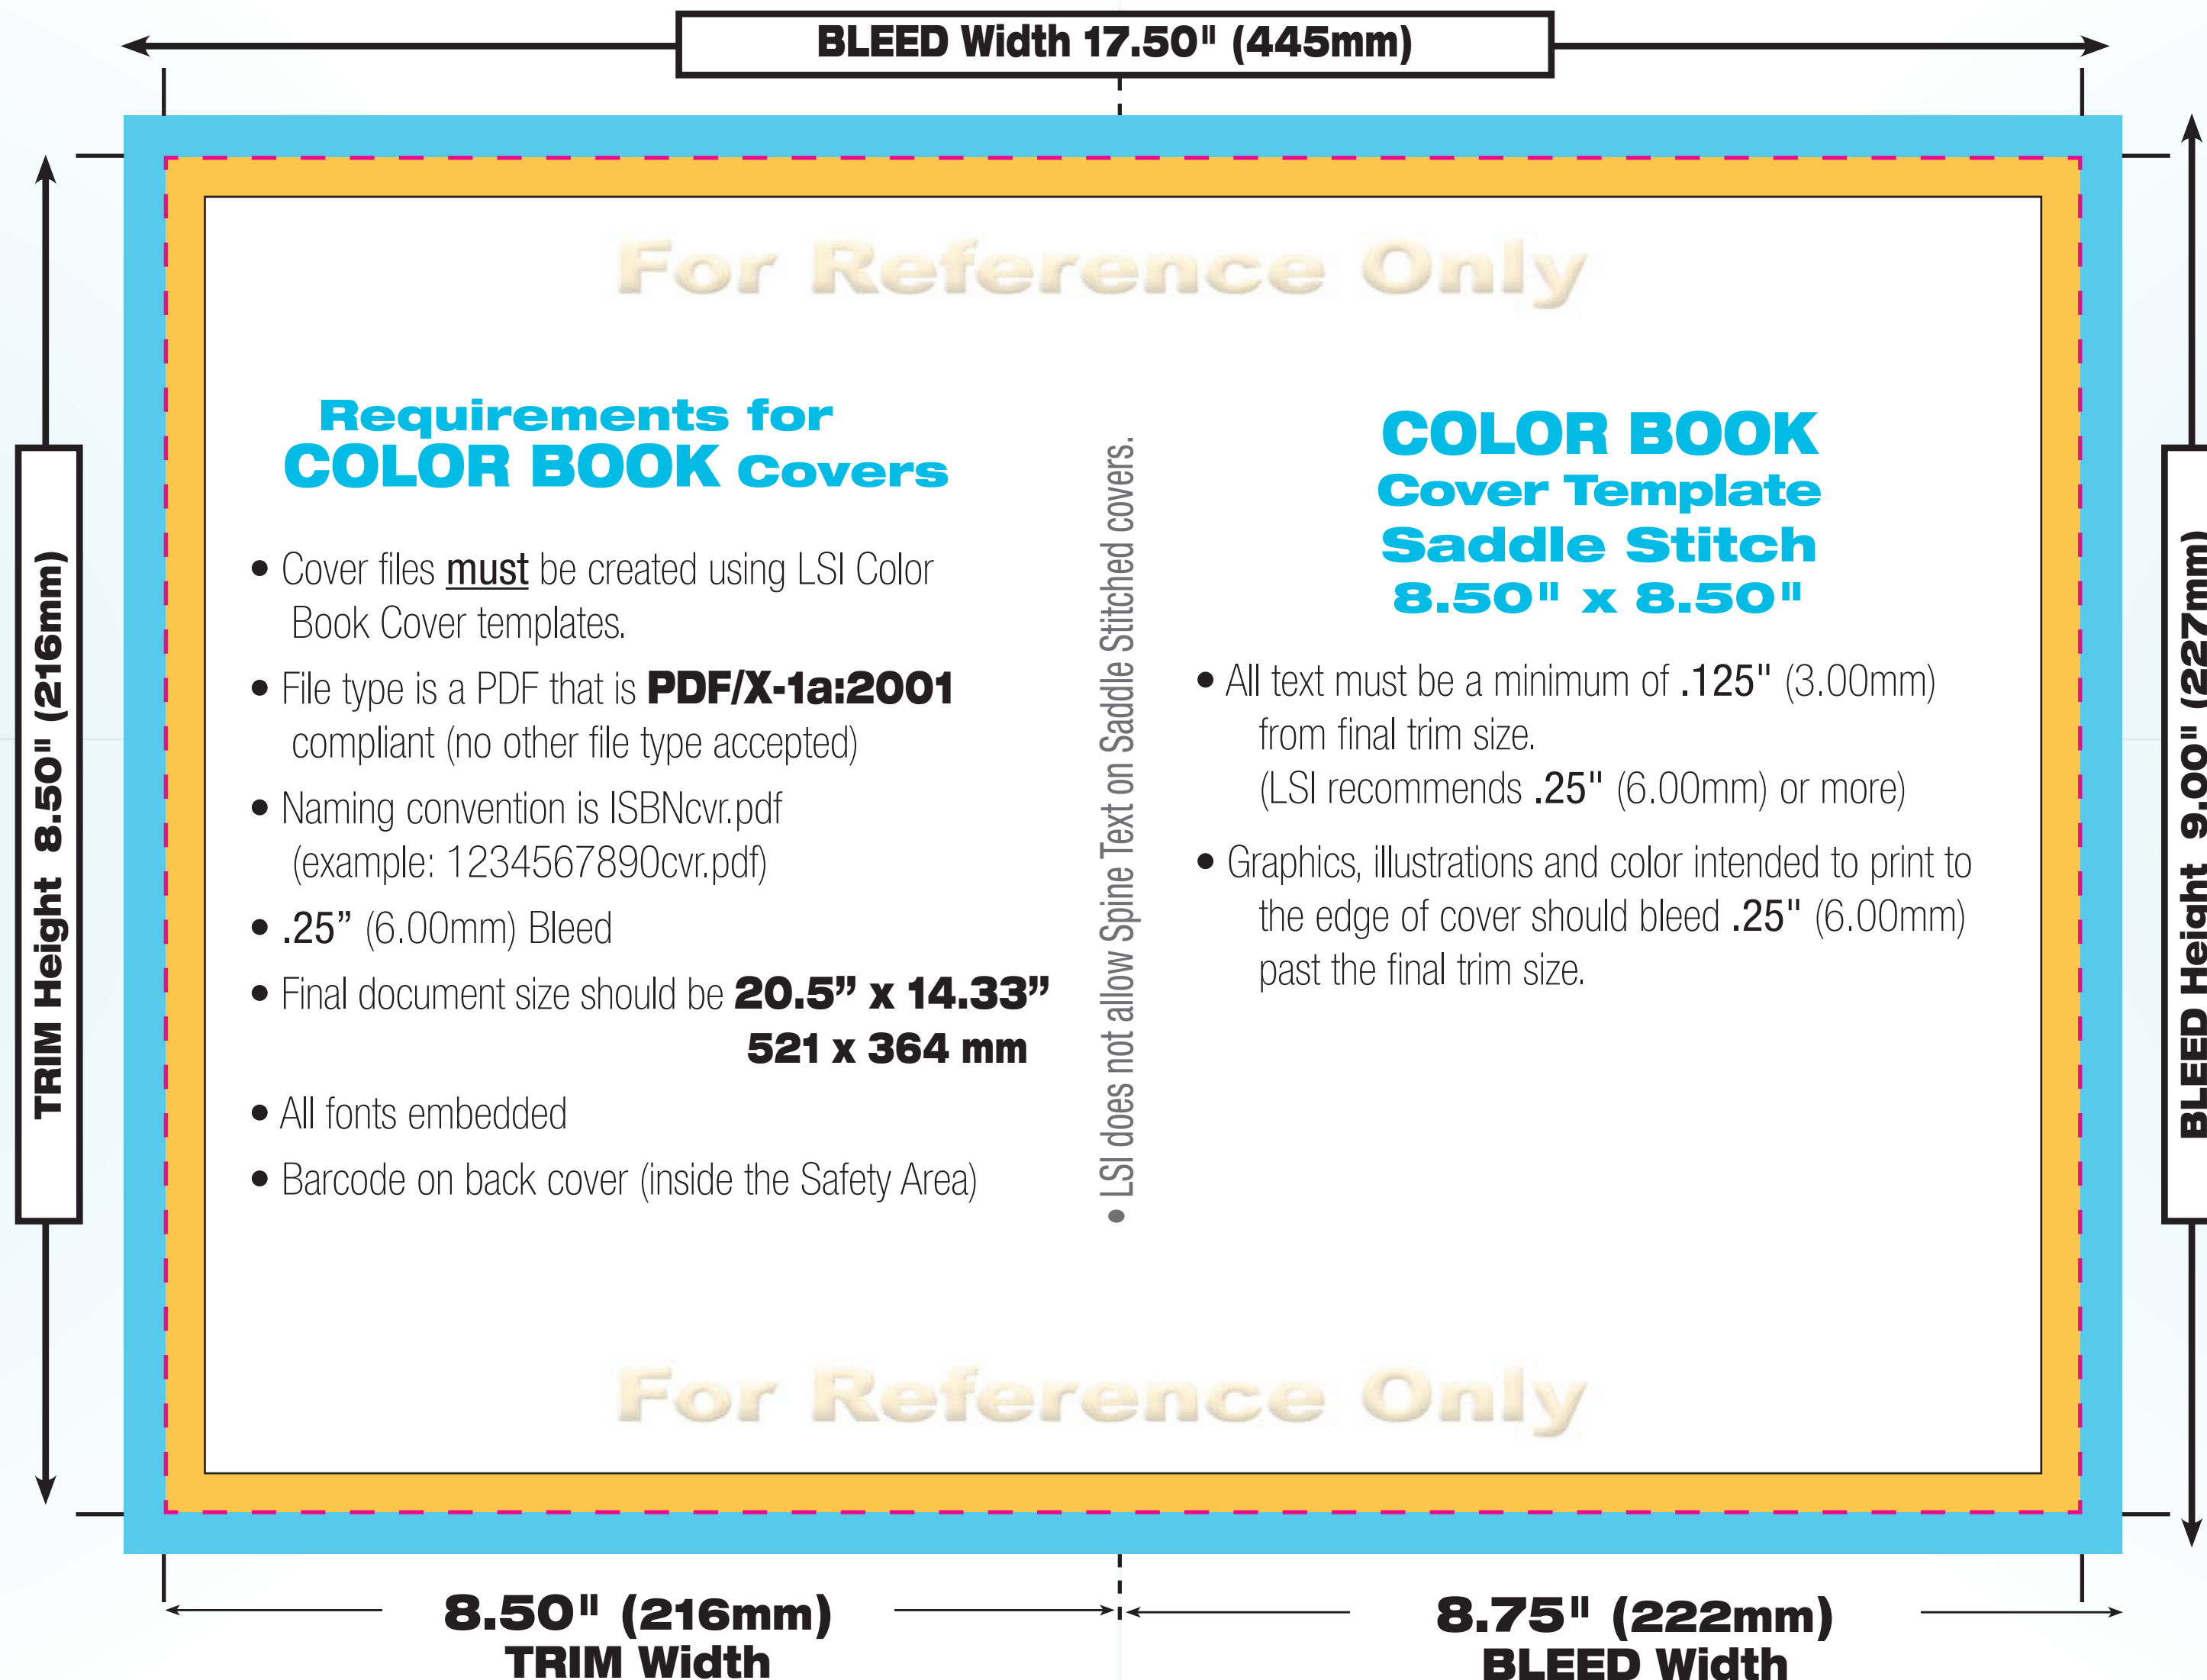

Reference Template
8.50" x 8.50" Saddle Stitch Template
 216mm x 216mm

To Order a
Custom Cover Template
 Click Here

Saddle Stitch Cover Template

8.50" x 8.50"
216mm x 216mm

White paper page count min/max = 4/48

To view an **Explanation**
 of **Template Markings**
 Click Here

- All dimensions include a .25" (6.00mm) bleed.
- We recommend that no straight edge borders, rules or text be placed within .25" (6.00mm) of the top, bottom, or side of the front and back covers.
- Lightning Source[®] does not allow Spine Text on Saddle Stitched covers.