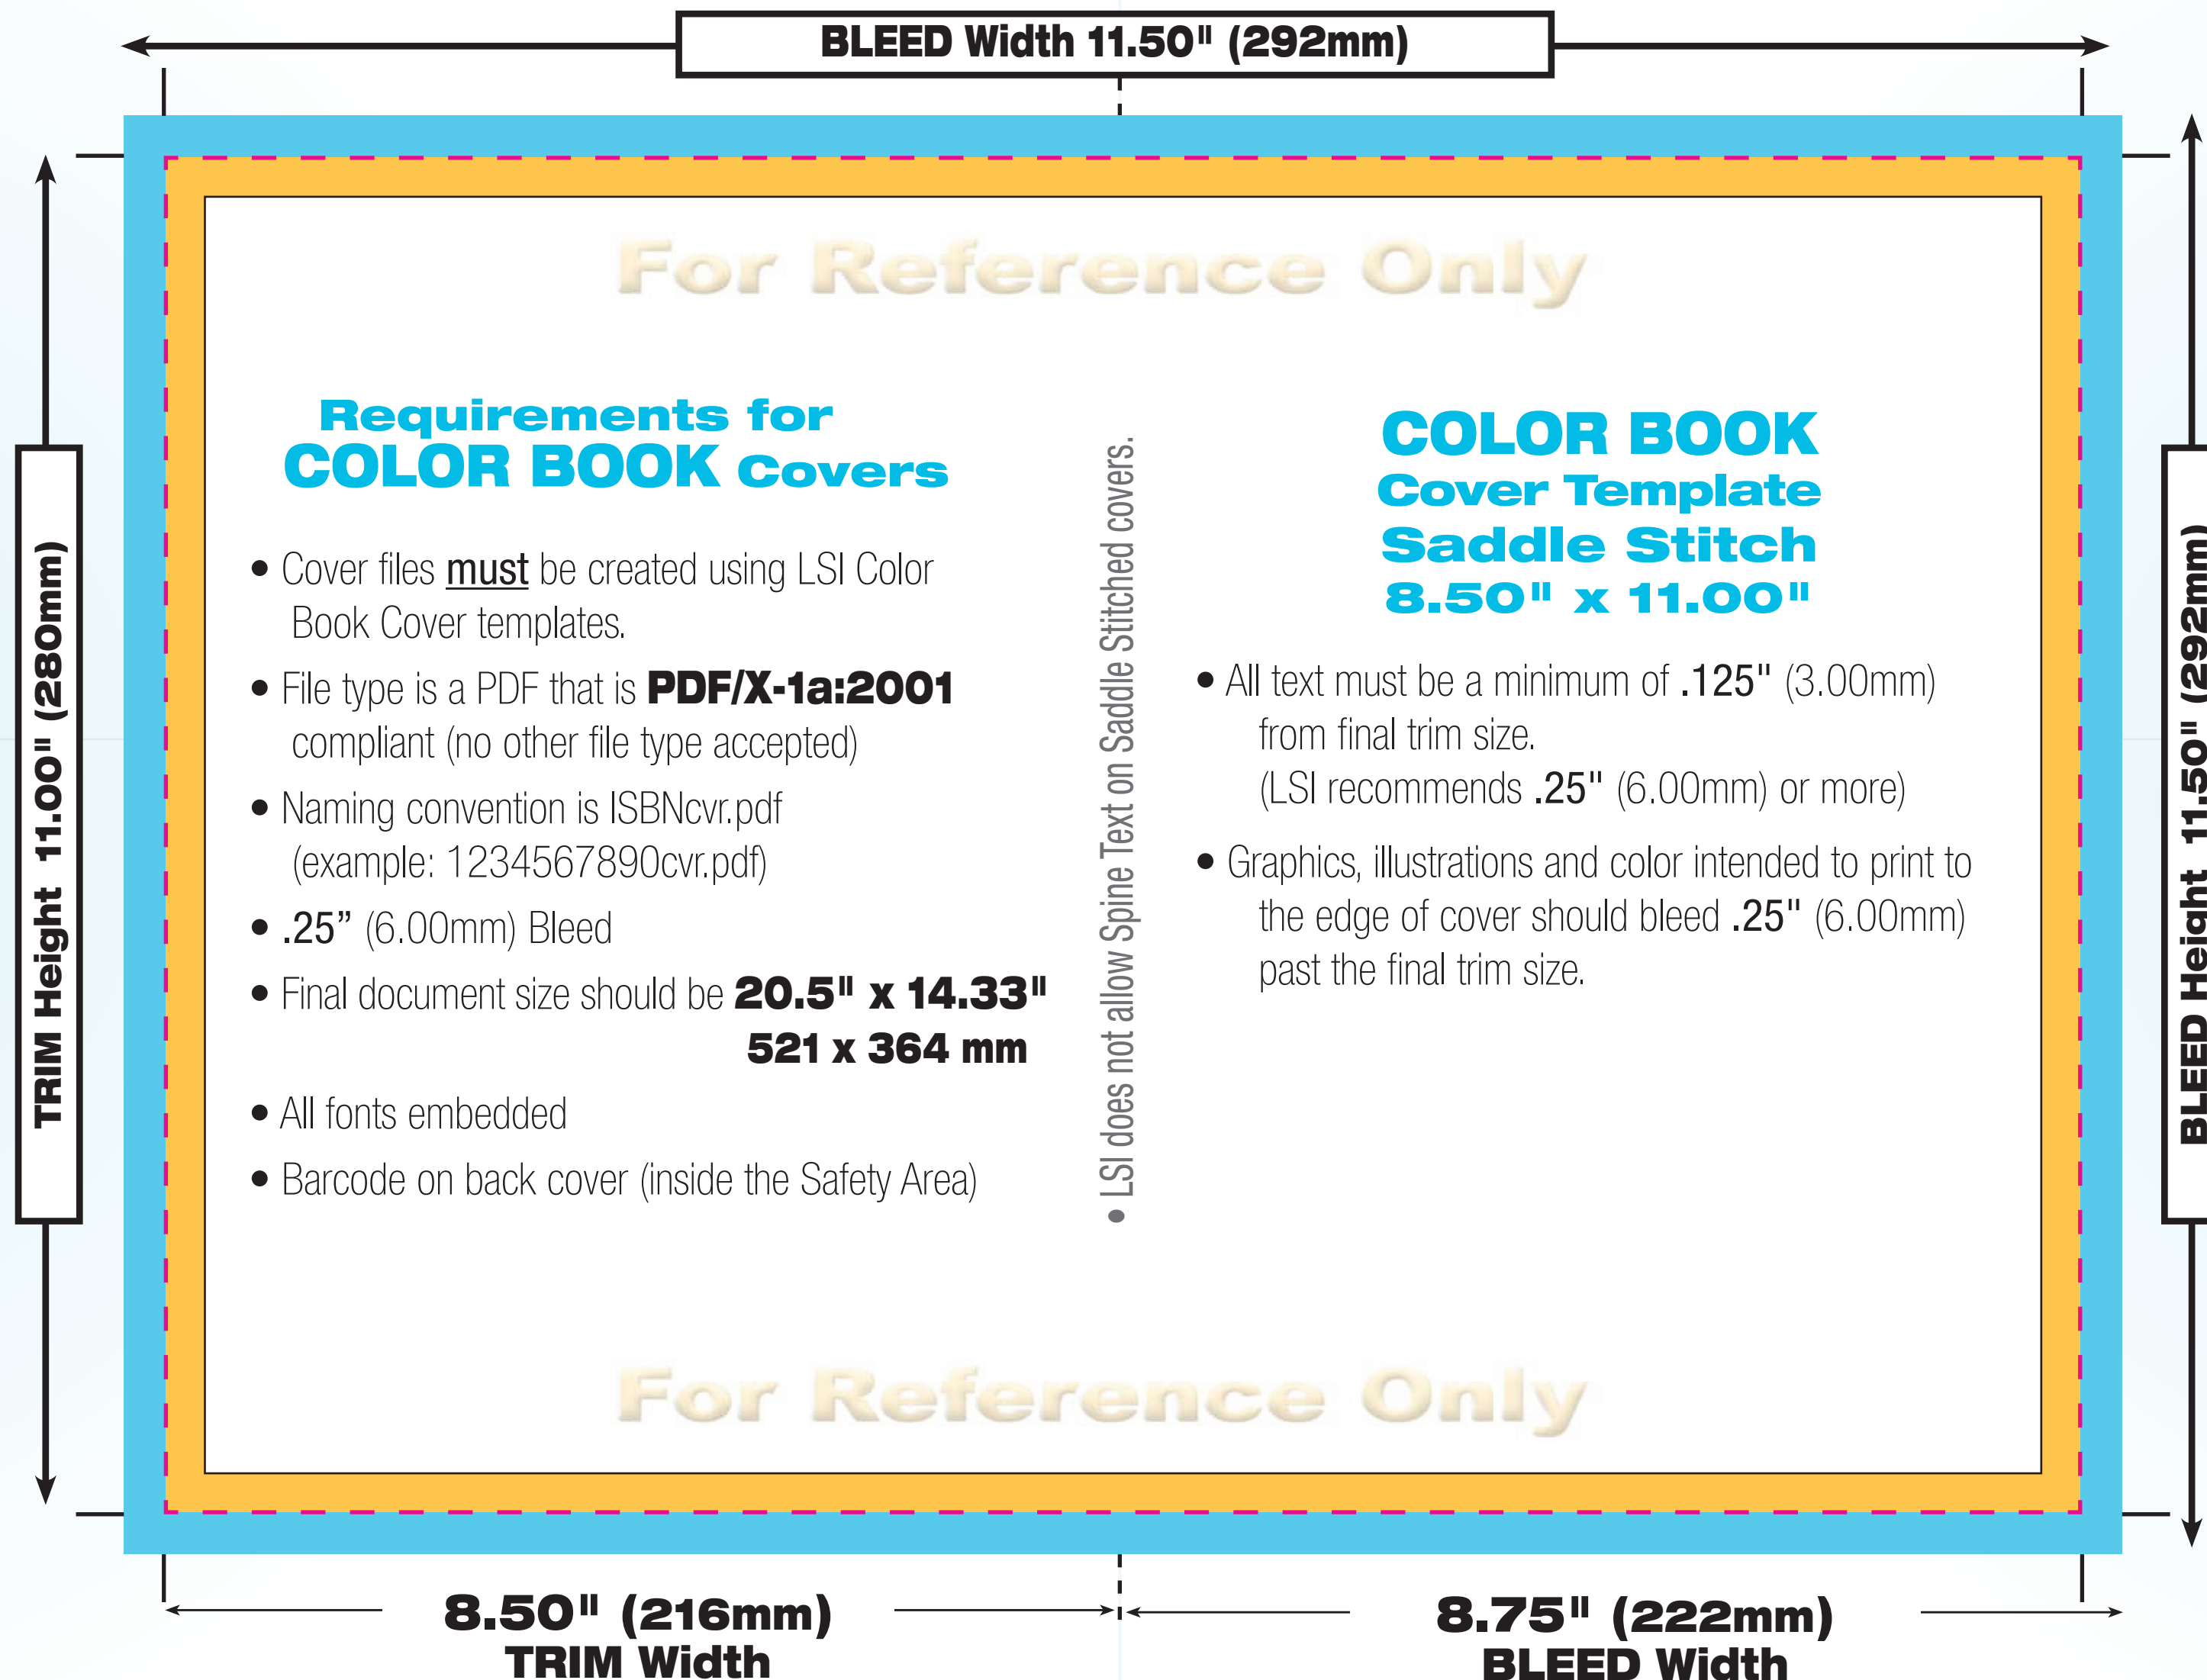

Reference Template
 8.50" x 11.00" Saddle Stitch Template
 280mm x 216mm

To Order a Custom Cover Template
[Click Here](#)

Saddle Stitch Cover Template

8.50" x 11.00"
280mm x 216mm

White paper page count min/max = 4/48

To view an **Explanation of Template Markings**
[Click Here](#)

- All dimensions include a .25" (6.00mm) bleed.
- We recommend that no straight edge borders, rules or text be placed within .25" (6.00mm) of the top, bottom, or side of the front and back covers.
- Lightning Source[®] does not allow Spine Text or Spine Logos on Saddle Stitched covers.