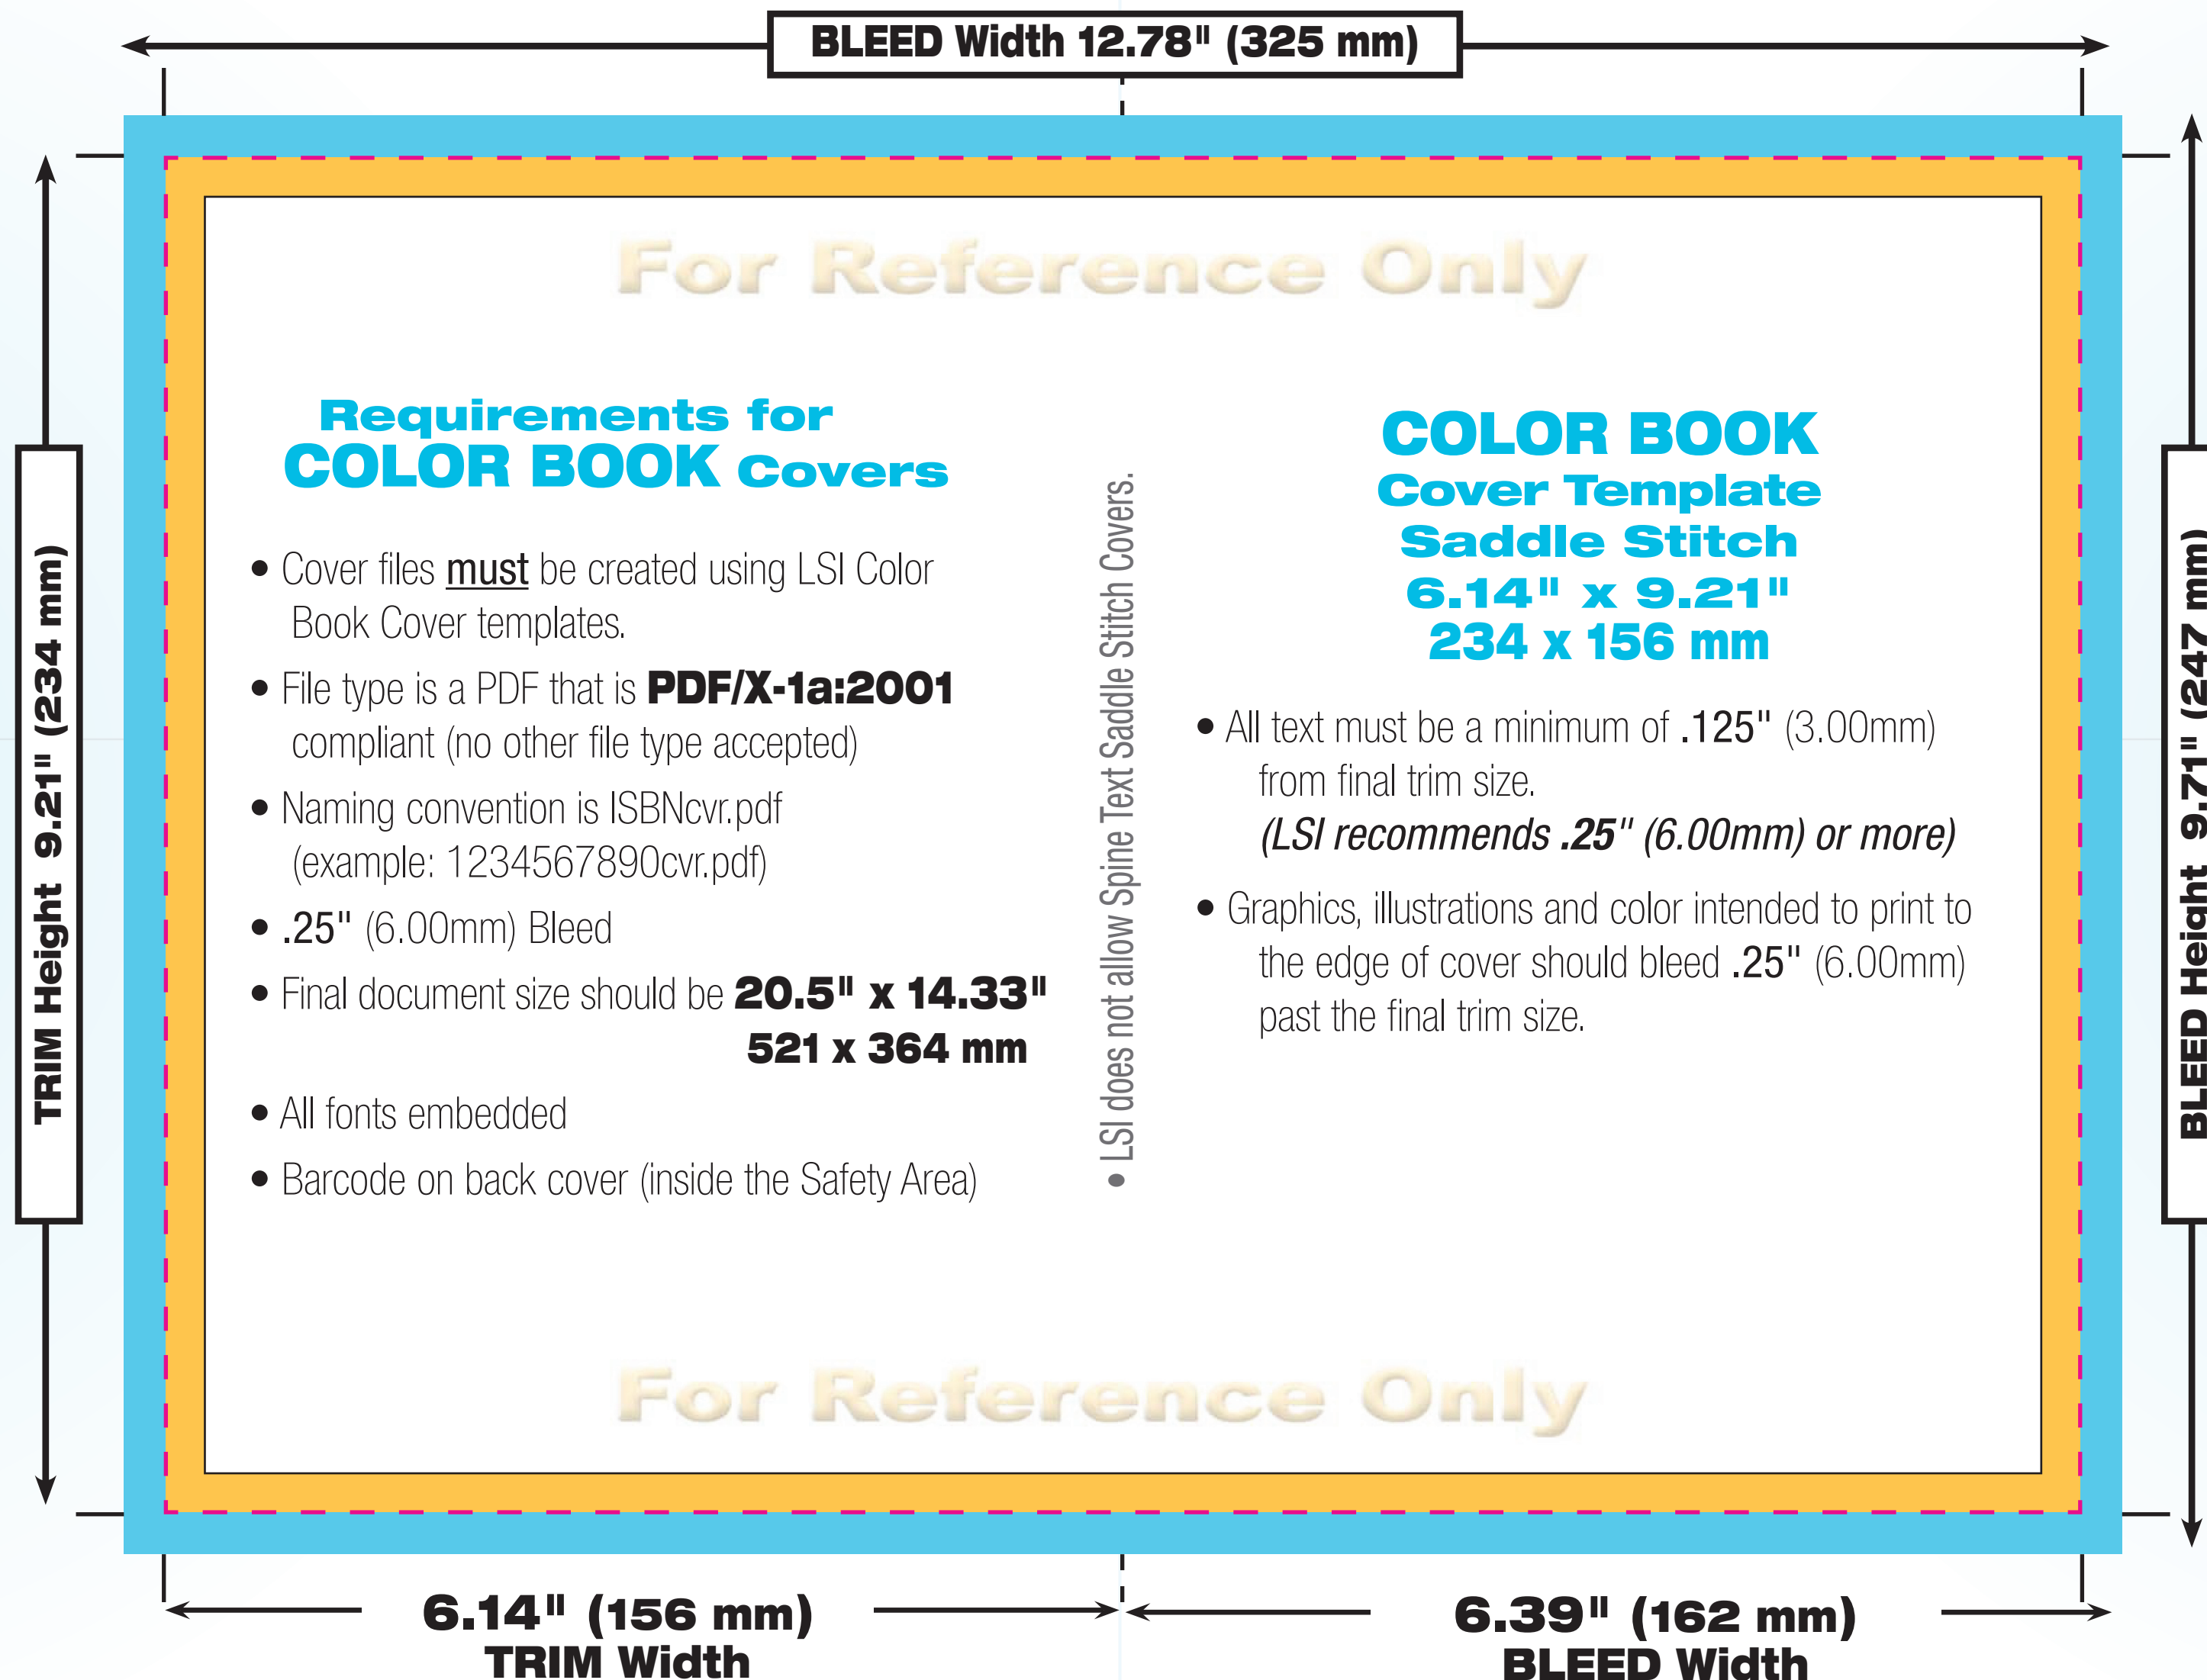

Reference Template
 6.14" x 9.21" Saddle Stitch Template
 234 mm x 156 mm

To Order a
Custom Cover Template
 Click Here

Saddle Stitch Cover Template

6.14" x 9.21"
234 mm x 156 mm
 White paper page count min/max = 4/48

To view an **Explanation**
 of **Template Markings**
 Click Here

- All dimensions include a .25" (6.00mm) bleed.
- We recommend that no straight edge borders, rules or text be placed within .25" (6.00mm) of the top, bottom, or side of the front and back covers.
- Lightning Source[®] does not allow Spine Text or logos on Saddle Stitch covers.