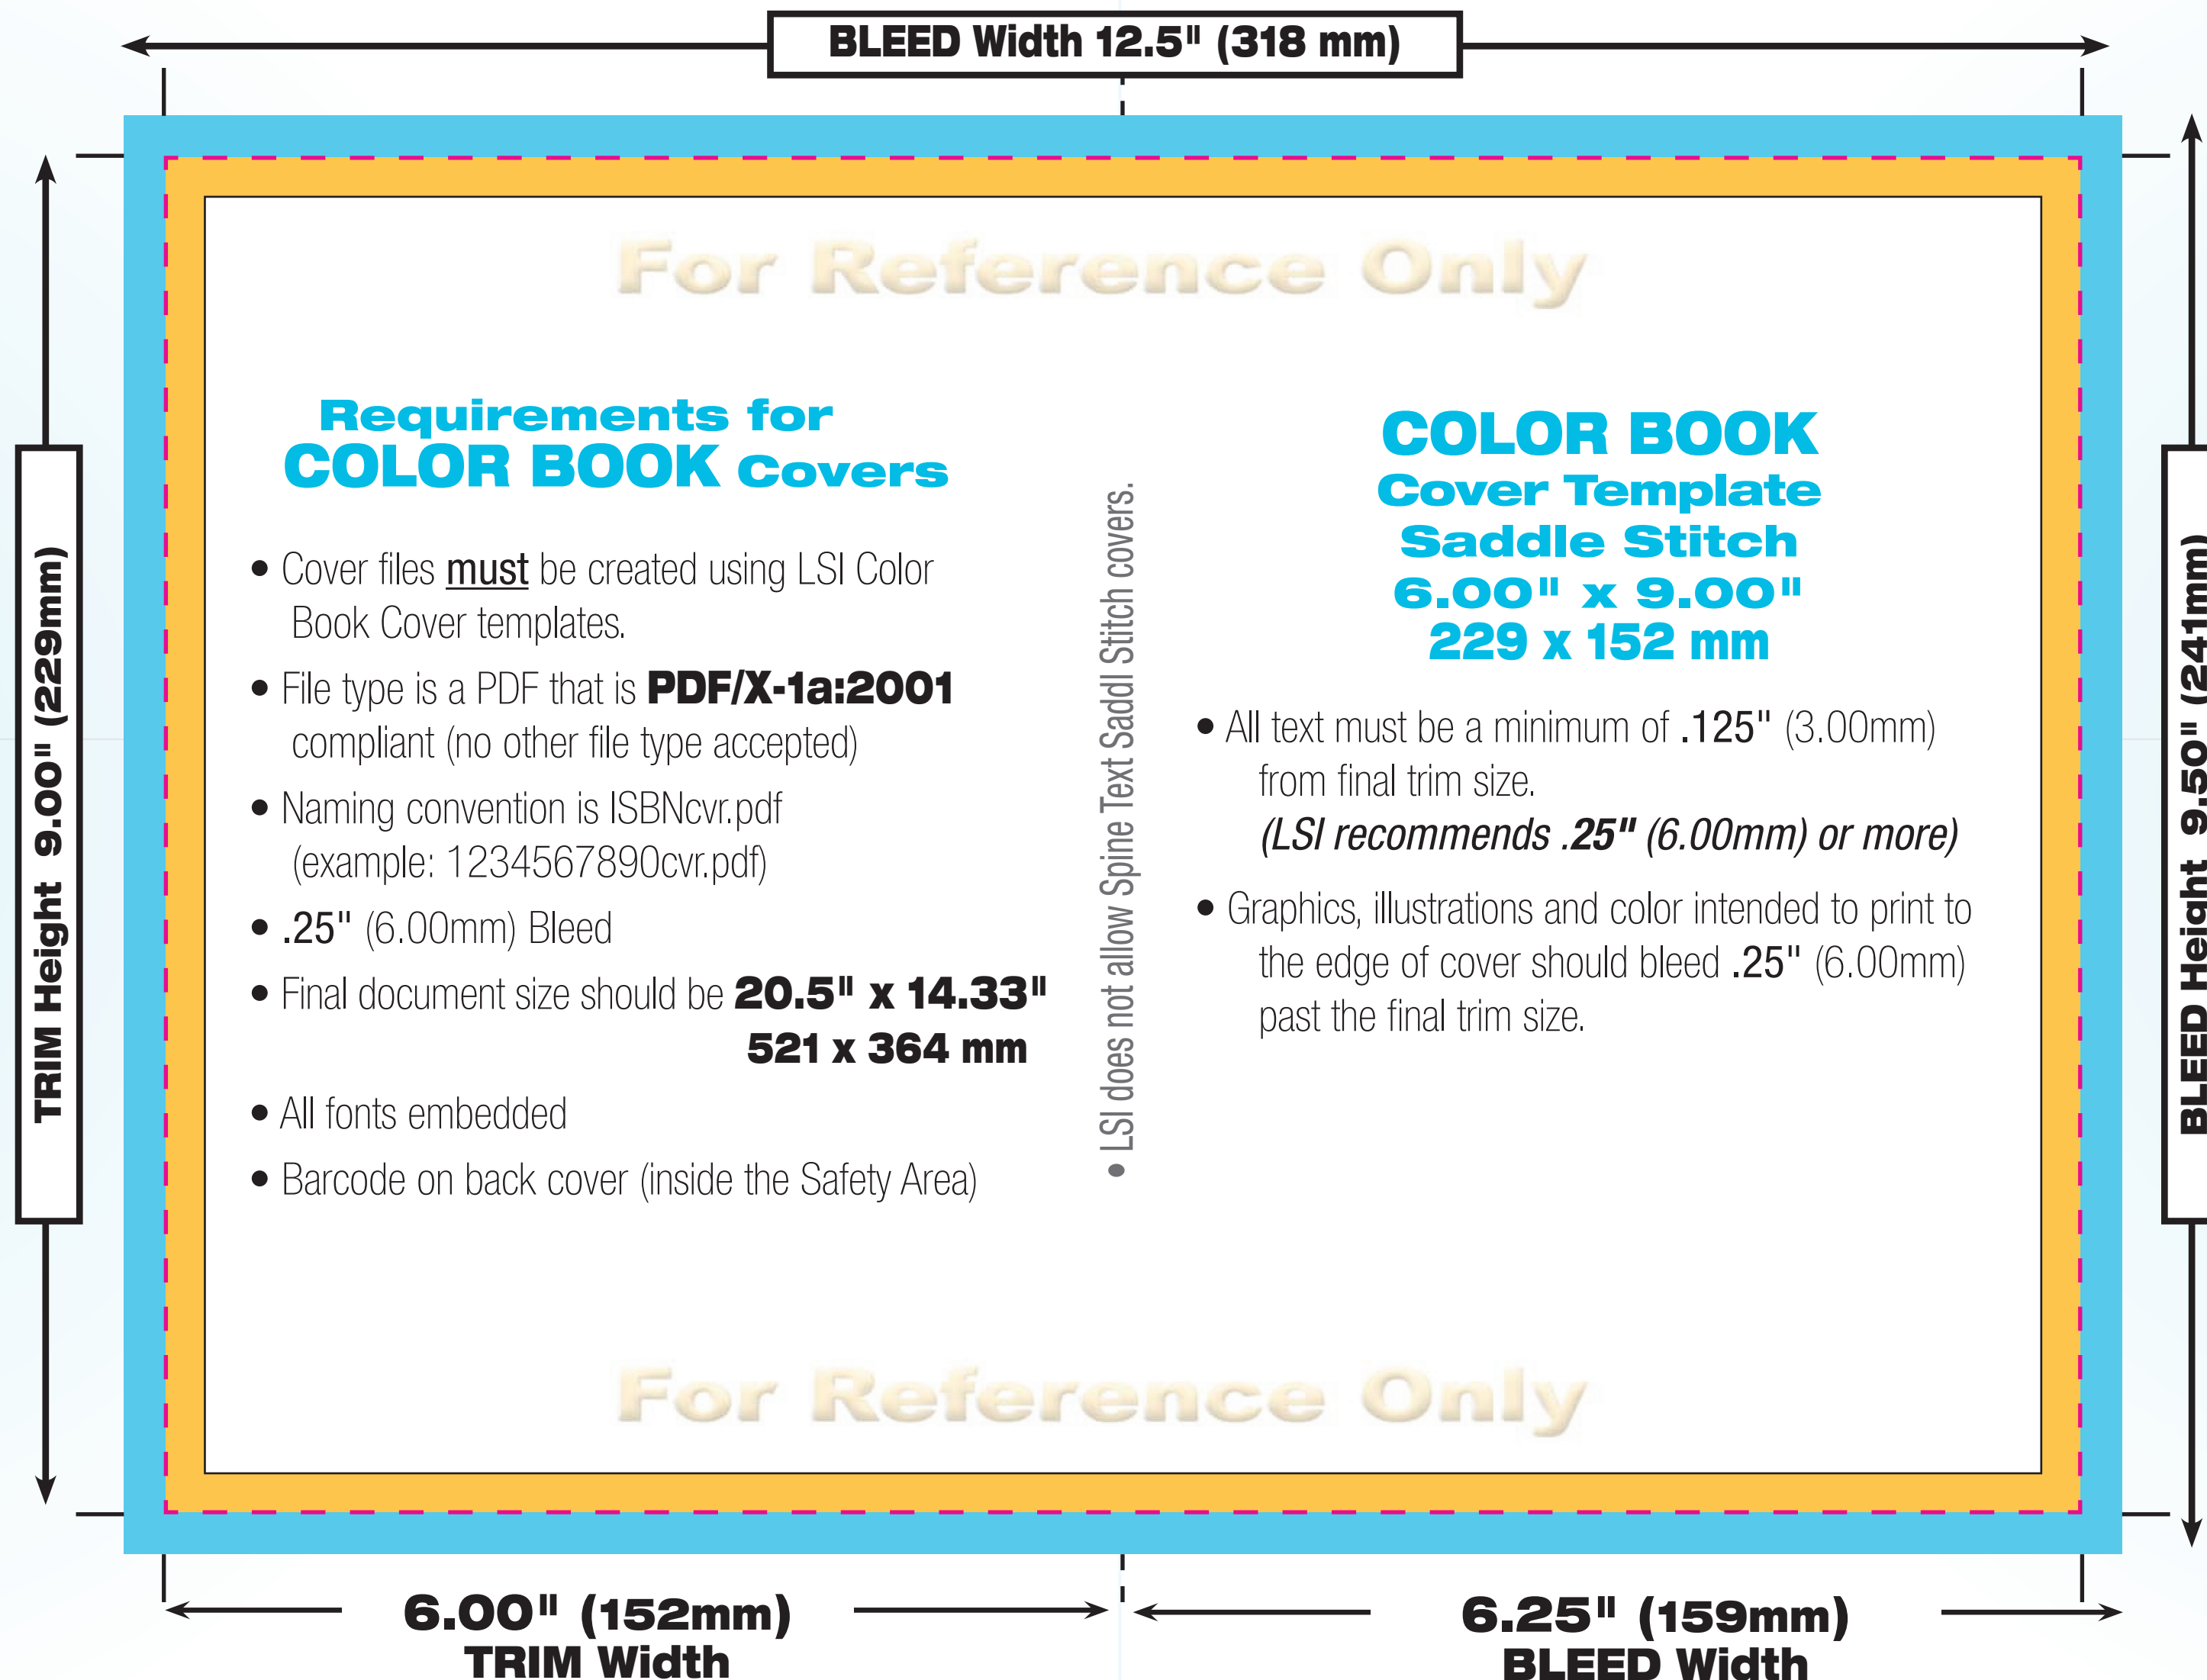

Reference Template
6.00" x 9.00" Saddle Stitch Template
 229 mm x 152 mm

To Order a
Custom Cover Template
 Click Here

Saddle Stitch Cover Template

6.00" x 9.00"
229 mm x 152 mm

White paper page count min/max = 24/48

To view an **Explanation**
 of **Template Markings**
 Click Here

- All dimensions include a **.25"** (6.00mm) bleed.
- We recommend that no straight edge borders, rules or text be placed within **.25"** (6.00 mm) of the top, bottom, or side of the front and back covers.
- Lightning Source[®] does not allow Spine Text or Logos on Saddle Stitch covers.