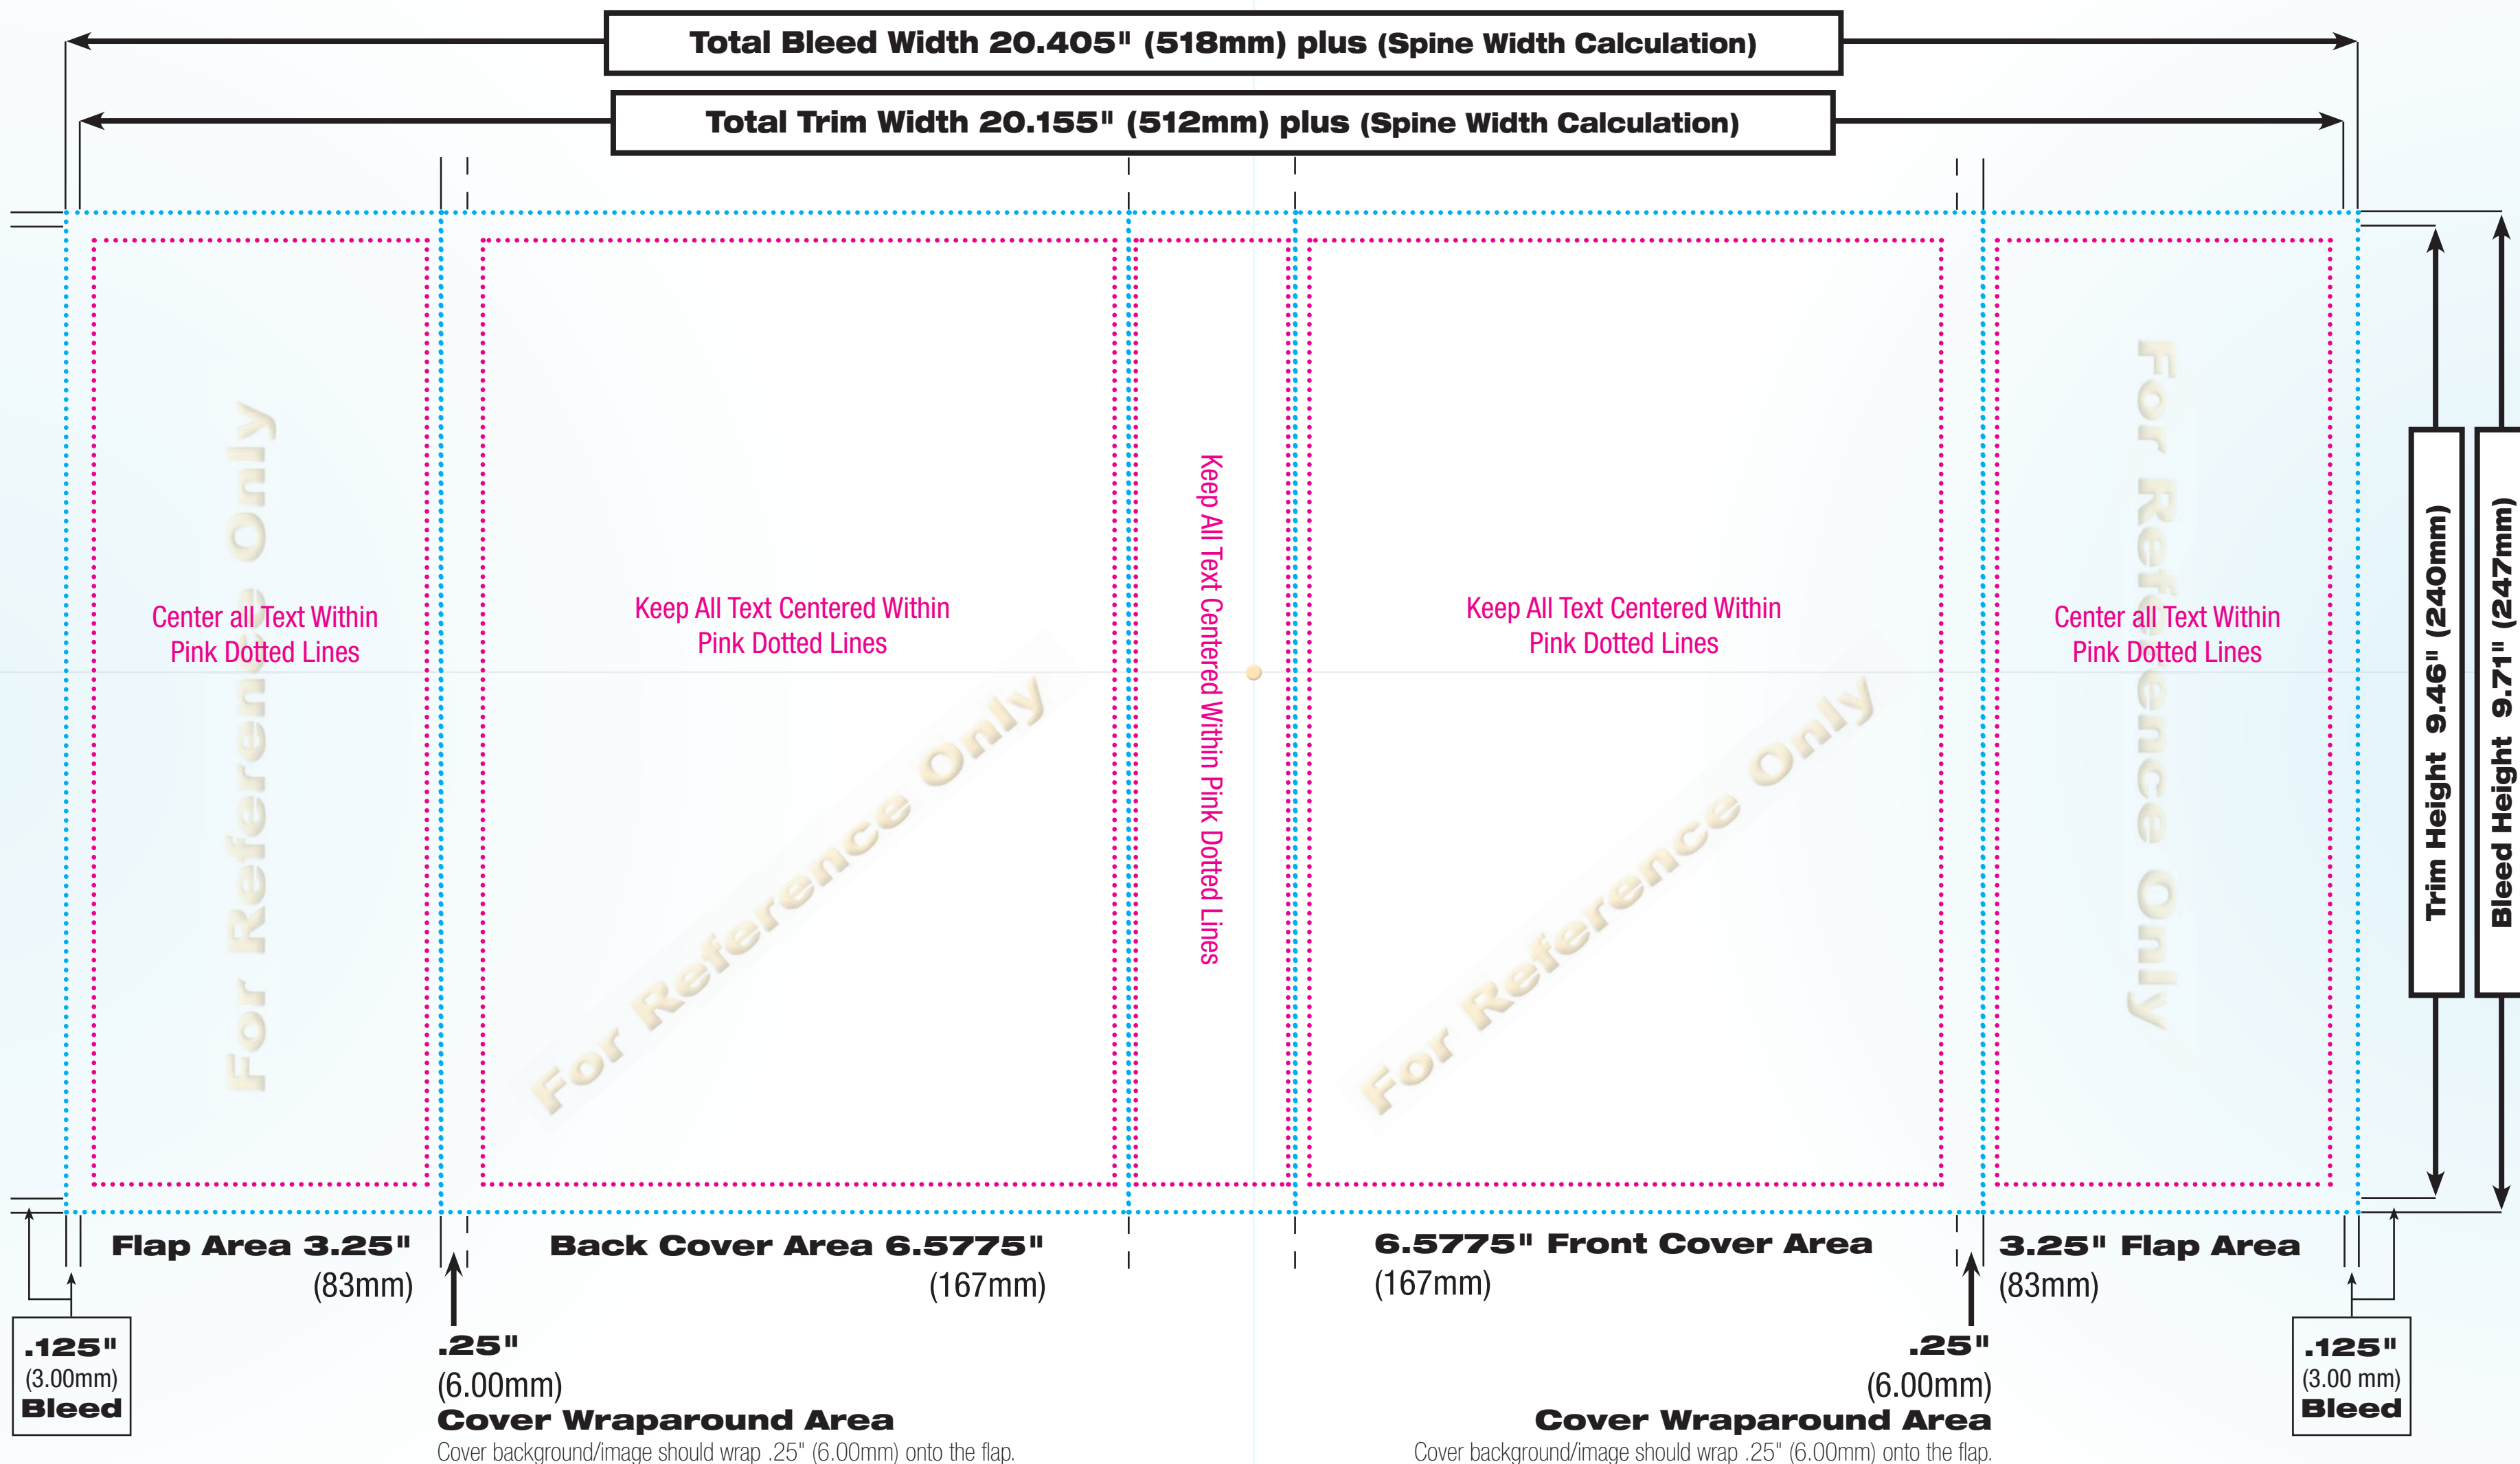

Reference Template
6.14" x 9.21" DUST JACKET Template
 234mm x 156mm

To Order a Custom Cover Template Click Here

DUST JACKET Cover Template

6.14" x 9.21"

234mm x 156mm

White paper page count min/max = 24/480

To view an Explanation of Template Markings Click Here

- All dimensions include a .125" (3.00mm) bleed.
- We recommend that no straight edge borders, rules or text be placed within .25" (6.00mm) from the Trim and Fold Marks.
- Please allow spine safety of .0625" (2.00mm) for spine widths greater than .35" and .03125" (1.00mm) for spine widths less than .35"
- Front and back cover bleed backgrounds and/or images should extend .25" (6.00mm) onto the flaps as indicated by the black dashed "Cover Wraparound Area" lines on the template.