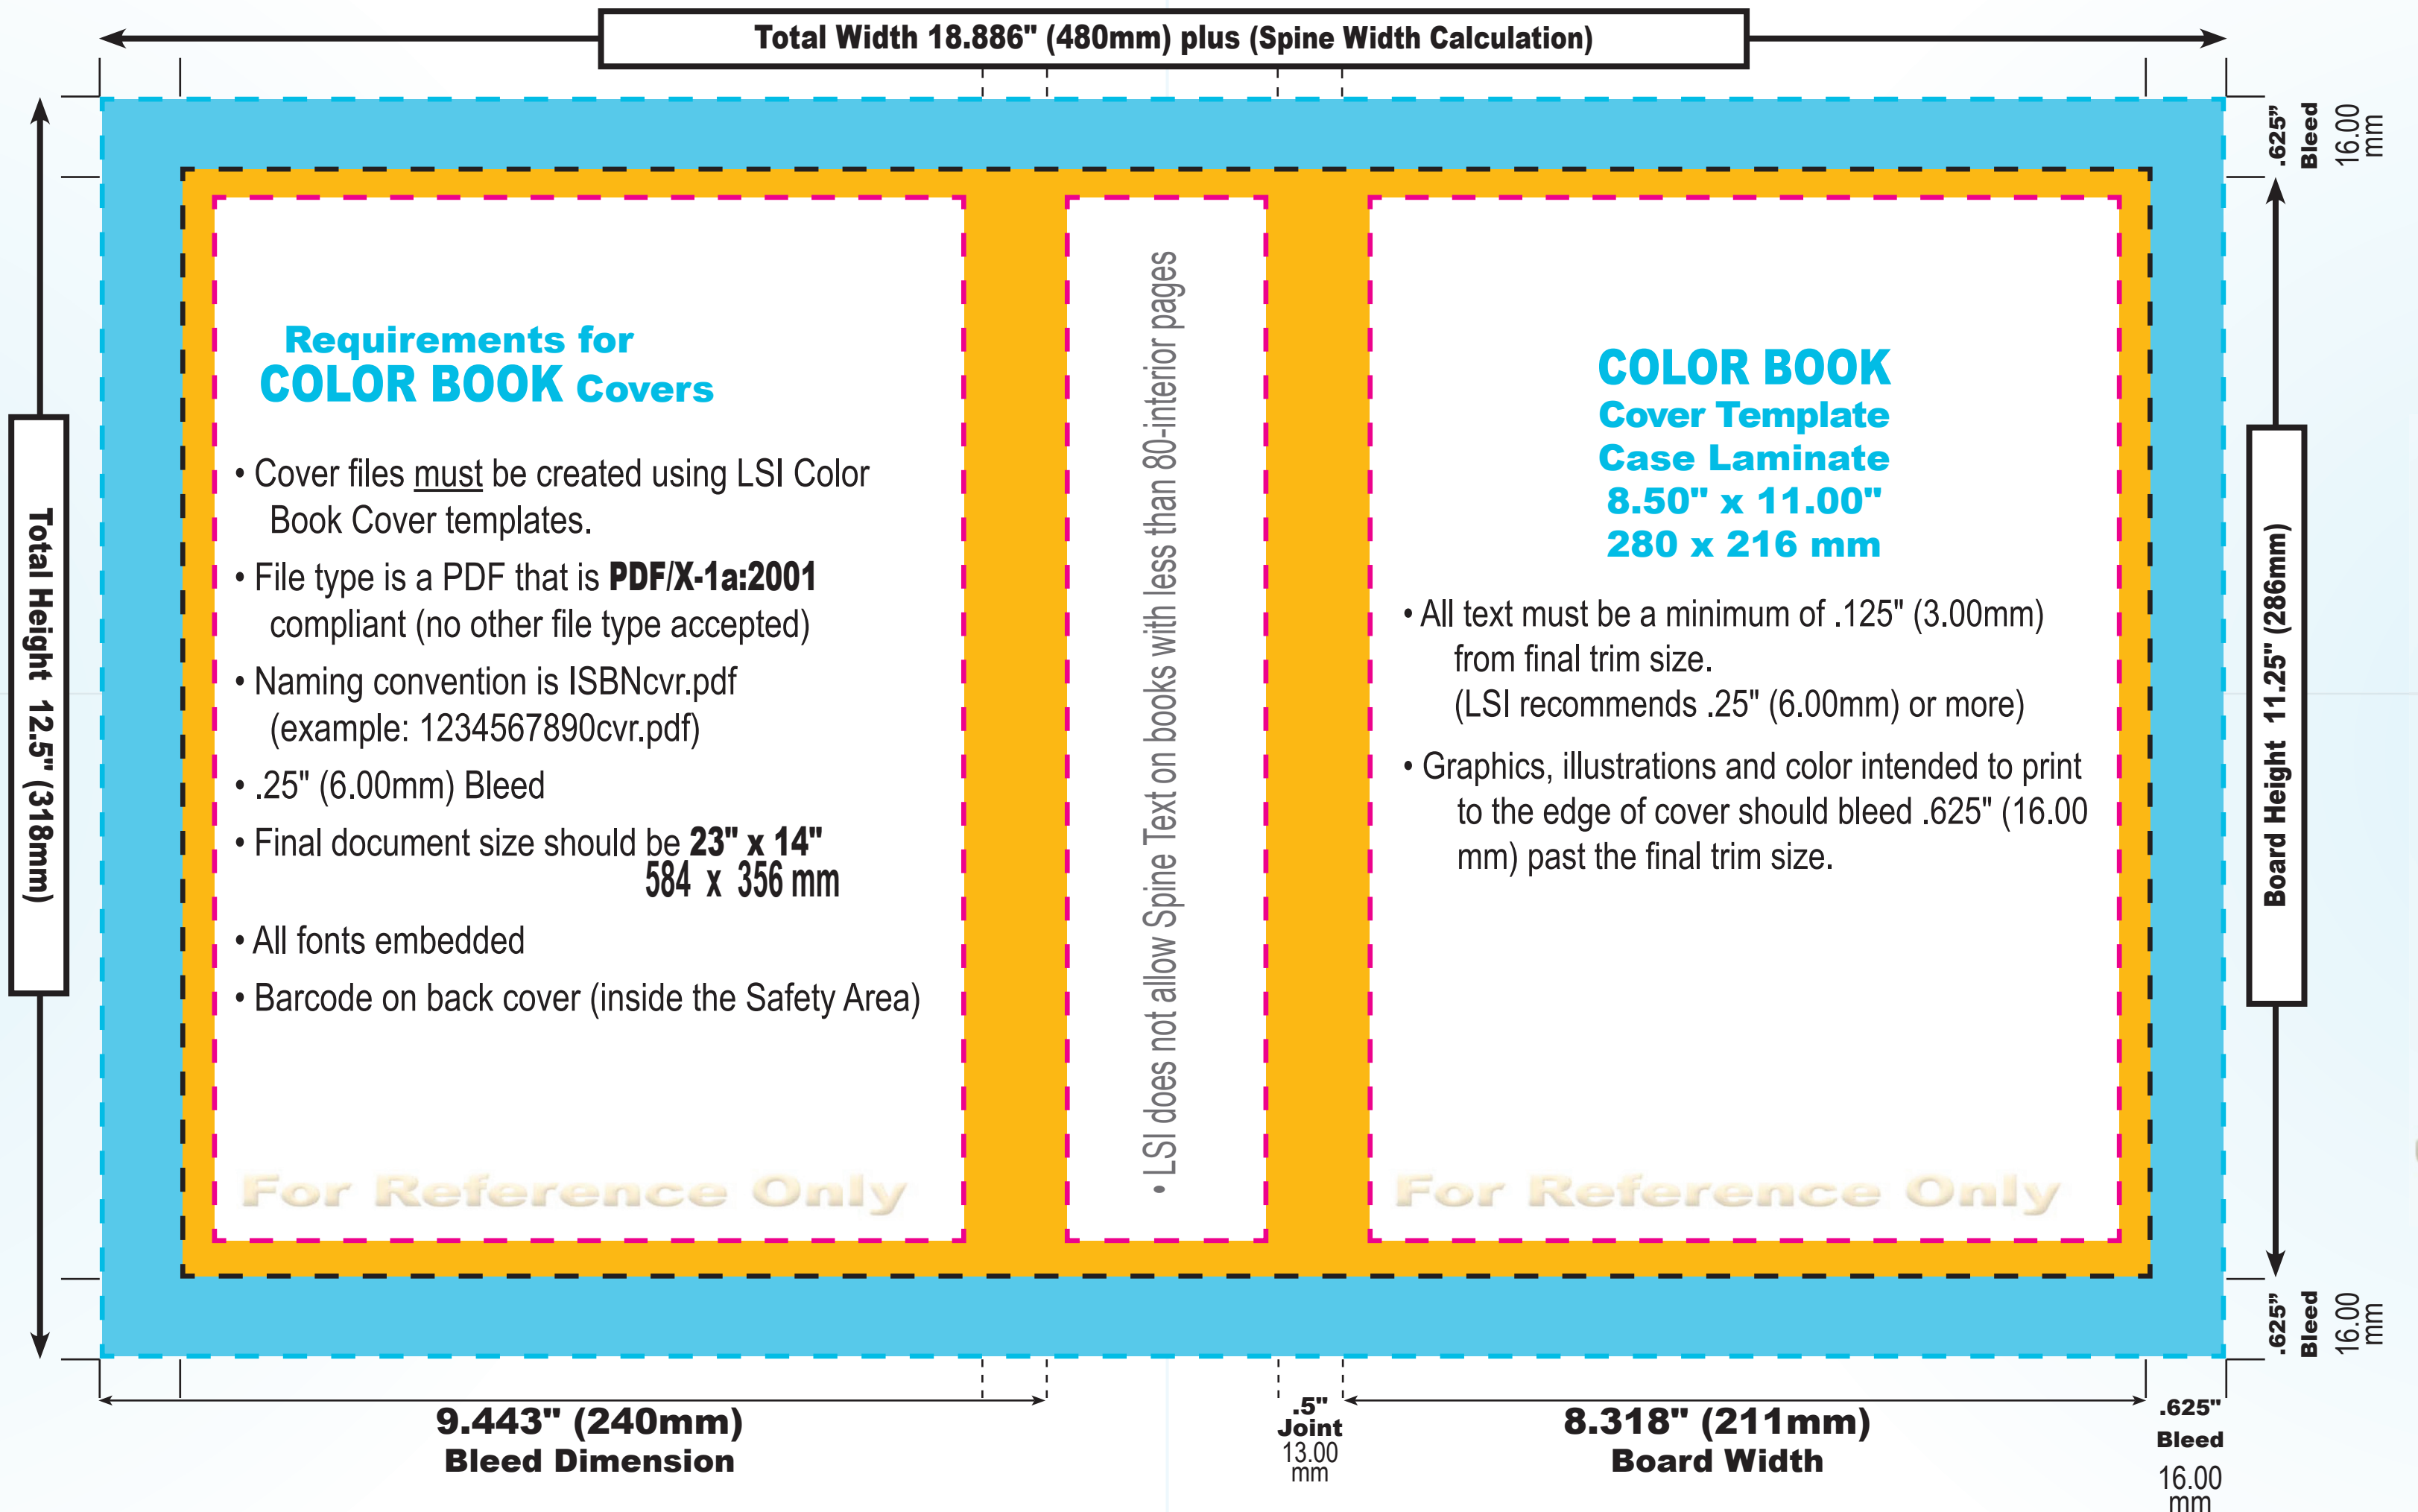

Reference Template
8.5" x 11" Case Bound Template
 280mm x 216mm

To Order a Custom Cover Template Click Here

Case Bound Cover Template

8.50" x 11.00"

280mm x 216mm

White paper page count min/max = 24/480

To view an Explanation of Template Markings Click Here

For Reference Only

For Reference Only

- Case Bound Bleed Dimension is .625" (16.00mm) bleed
- We recommend that no straight edge borders, rules or text be placed within .25" (6.00mm) from the Trim Marks
- Please allow spine safety of .0625" (2.00mm) for spine widths greater than .35" and .03125" (1.00mm) for spine widths less than .35"